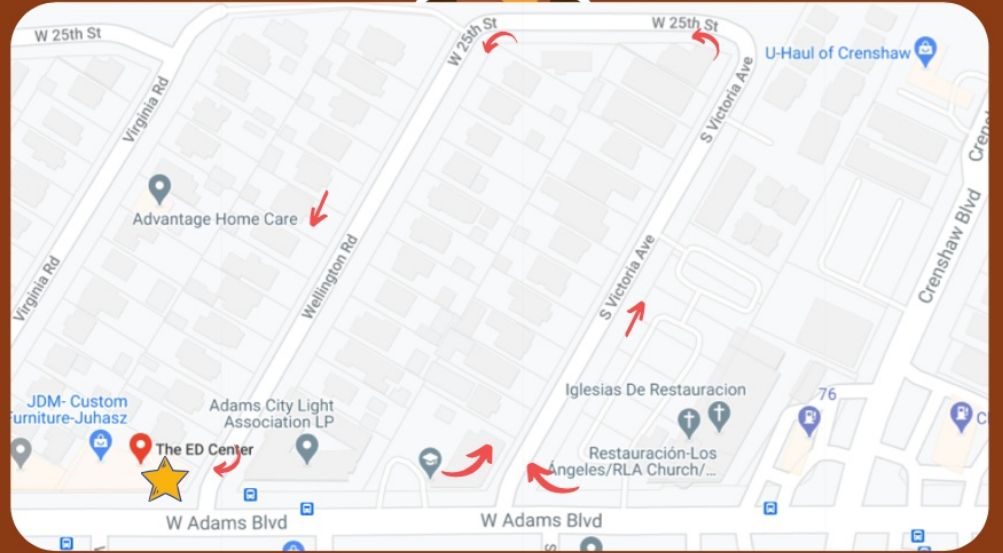

Thanksgiving Grocery Giveaway

24th of November
11am - while supplies last

TUESDAY, 24TH OF NOVEMBER
BEGINING AT 11AM -
WHILE SUPPLIES LAST

****WHEN PICKING UP FOOD BY CAR****
ENTER ON VICTORIA STREET AND
TURN LEFT AT THE END OF THE
STREET. CONTINUE ONTO
WELLINGTON, DRIVE FORWARD
UNTIL YOU REACH
OUR QUEUE

4505 W Adams Blvd, Los Angeles, CA 90016