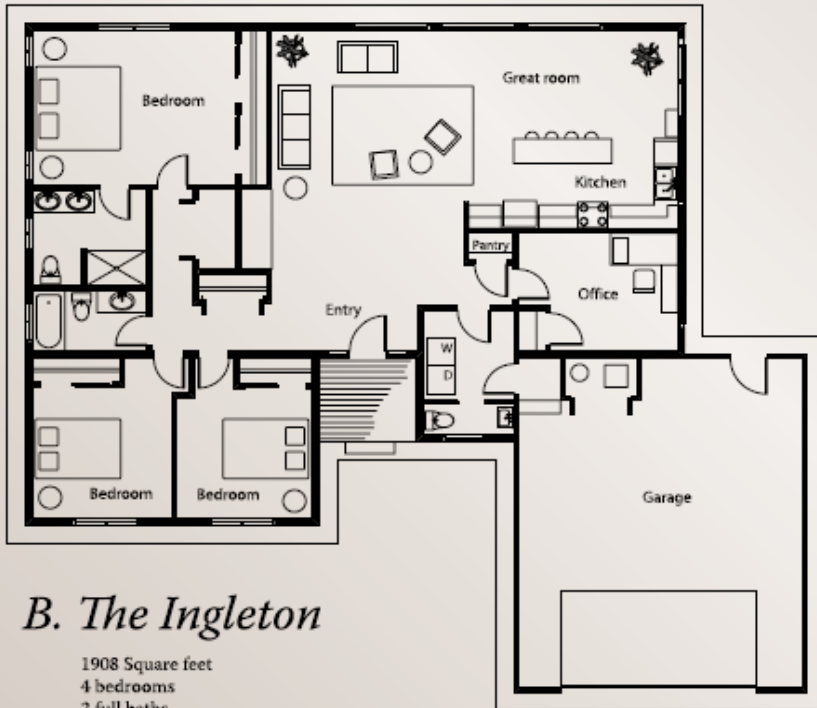

The Ingleton

B. The Ingleton

1908 Square feet
4 bedrooms
2 full baths
1 half bath
2 car garage

Starting at \$310,000

Sierra Park Property Development, LLC
749 Lee Road, Suite A
Quincy, CA 95971
Phone: 530.283.9301 Fax: 530.283.9308