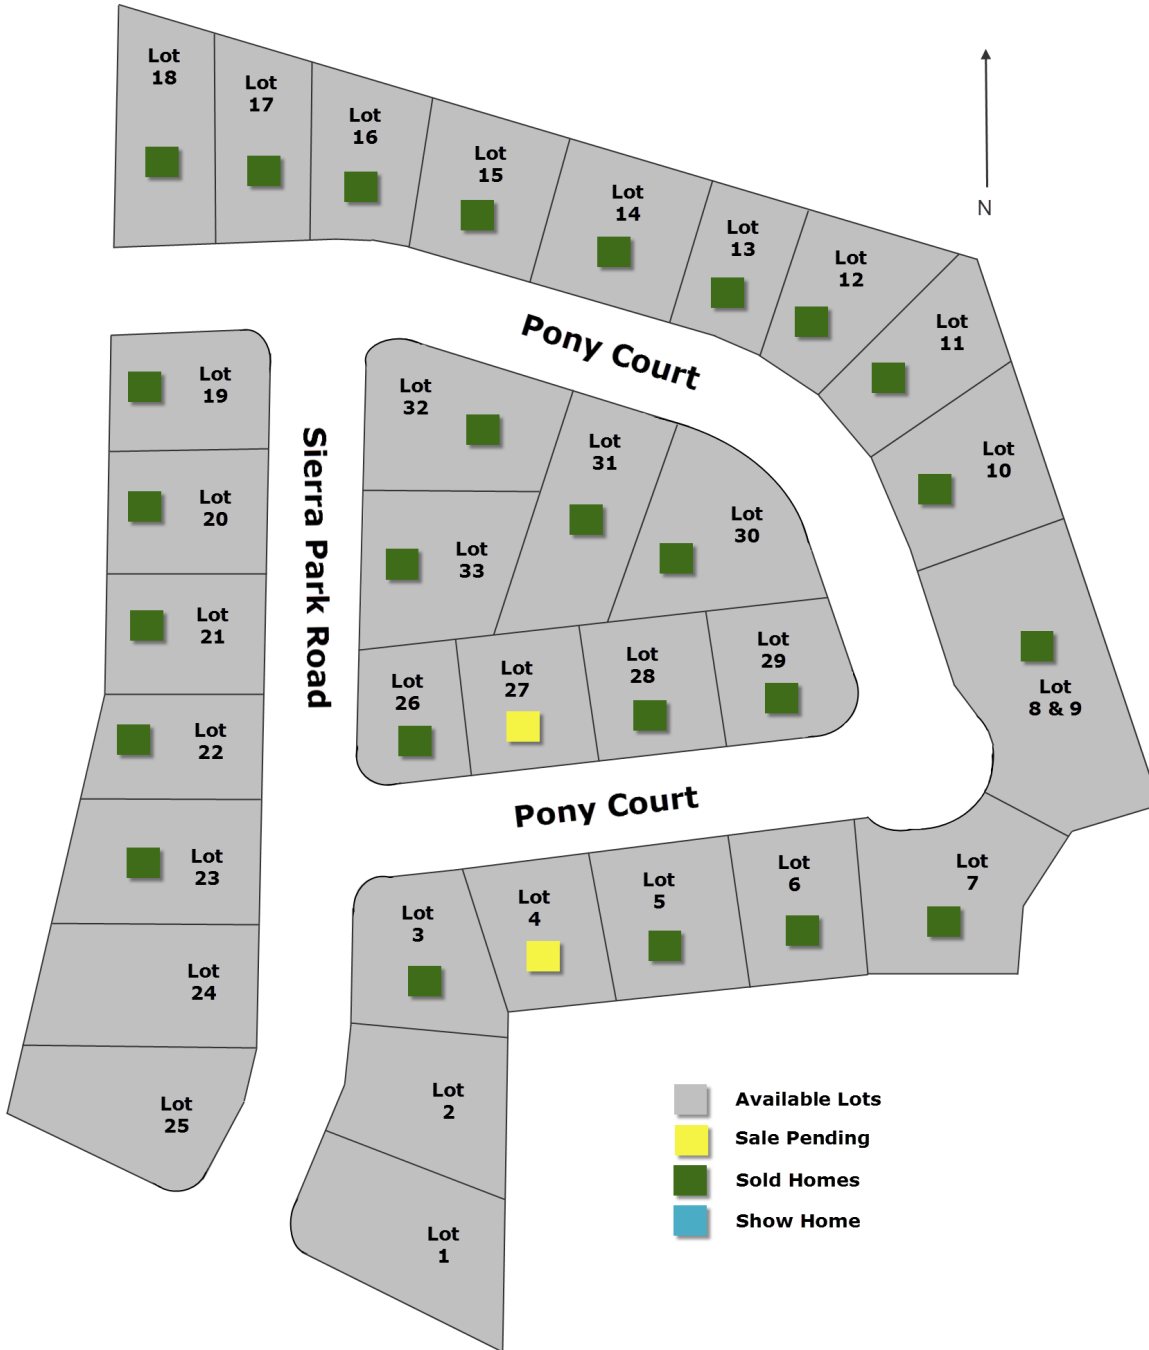

Subdivision Map

SIERRA SPARK
Affordable homes for

Sierra Park Property Development, LLC
 749 Lee Road, Suite A
 Quincy, CA. 95971 Phone: (530) 283-9301

Email: les60.ellis@gmail.com
www.sierraparkatquincy.com