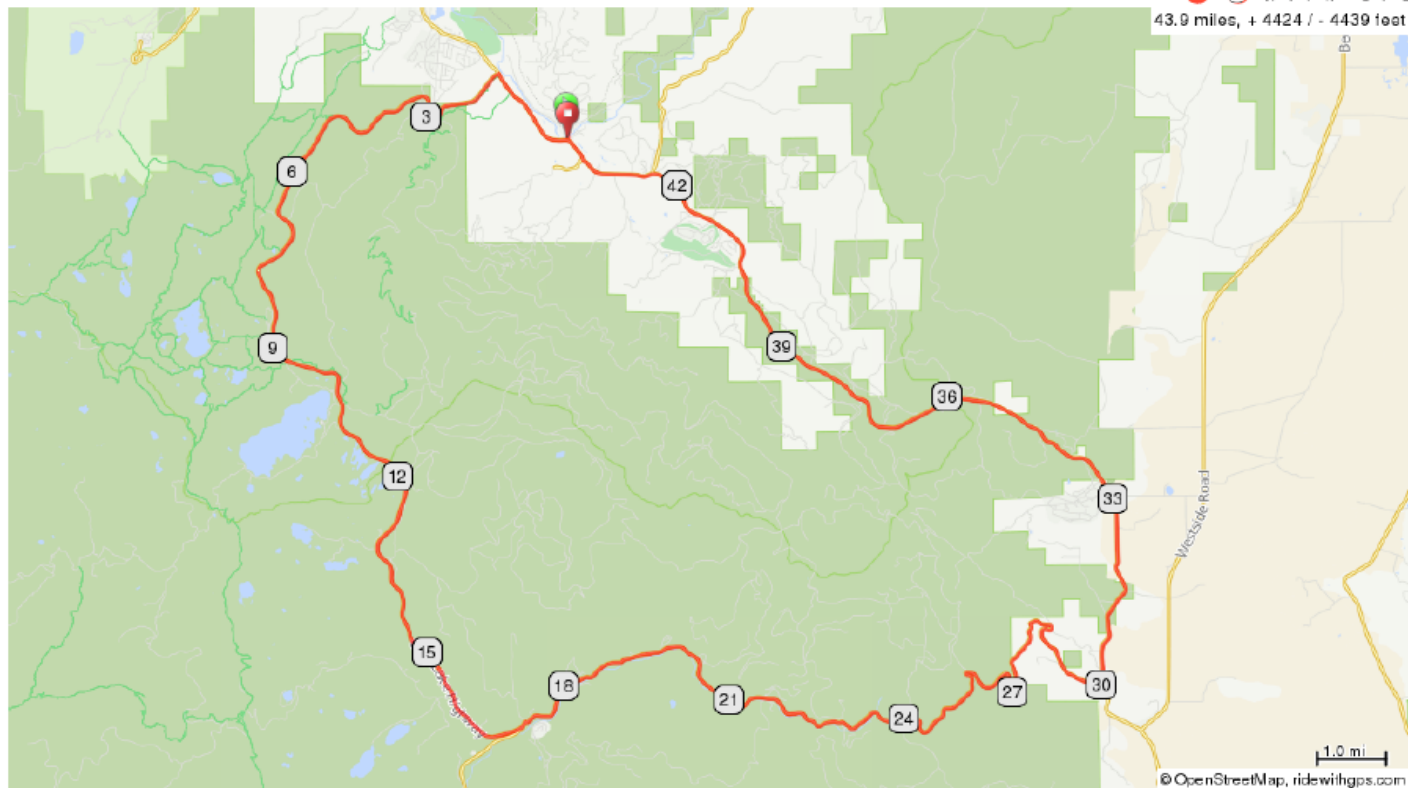

Gold Lakes Loop

43.0 miles, + 4424 / - 4439 feet

- Gold Lakes Loop**
- Right Turn right onto CA-89 N 0.2
 - 1.5 ← Left Turn left onto Gold Lake Hwy 1.7
 - 15.5 ← Left Turn left onto CA-49 S/Golden Chain Highway S 17.1
 - 12.9 ← Left Turn left onto CA-89 N 30.1
 - 13.8 → Right Turn right onto Clio State 40A Rd/Lower Main St 43.9