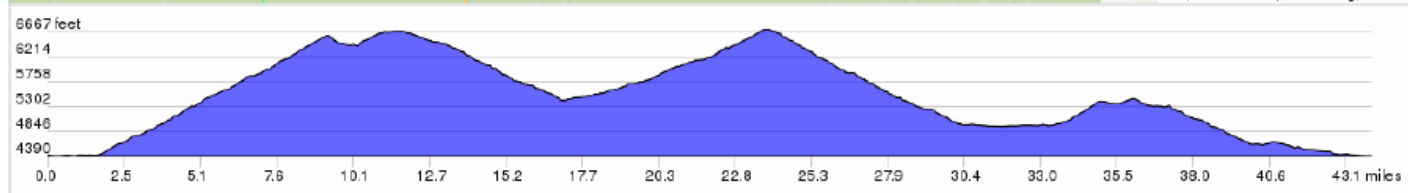

Gold Lakes Loop

43.0 miles, + 4424 / - 4439 feet

- Gold Lakes Loop**
- Right Turn right onto CA-89 N 0.2
 - 1.5 ← Left Turn left onto Gold Lake Hwy 1.7
 - 15.5 ← Left Turn left onto CA-49 S/Golden Chain Highway S 17.1
 - 12.9 ← Left Turn left onto CA-89 N 30.1
 - 13.8 → Right Turn right onto Clio State 40A Rd/Lower Main St 43.9