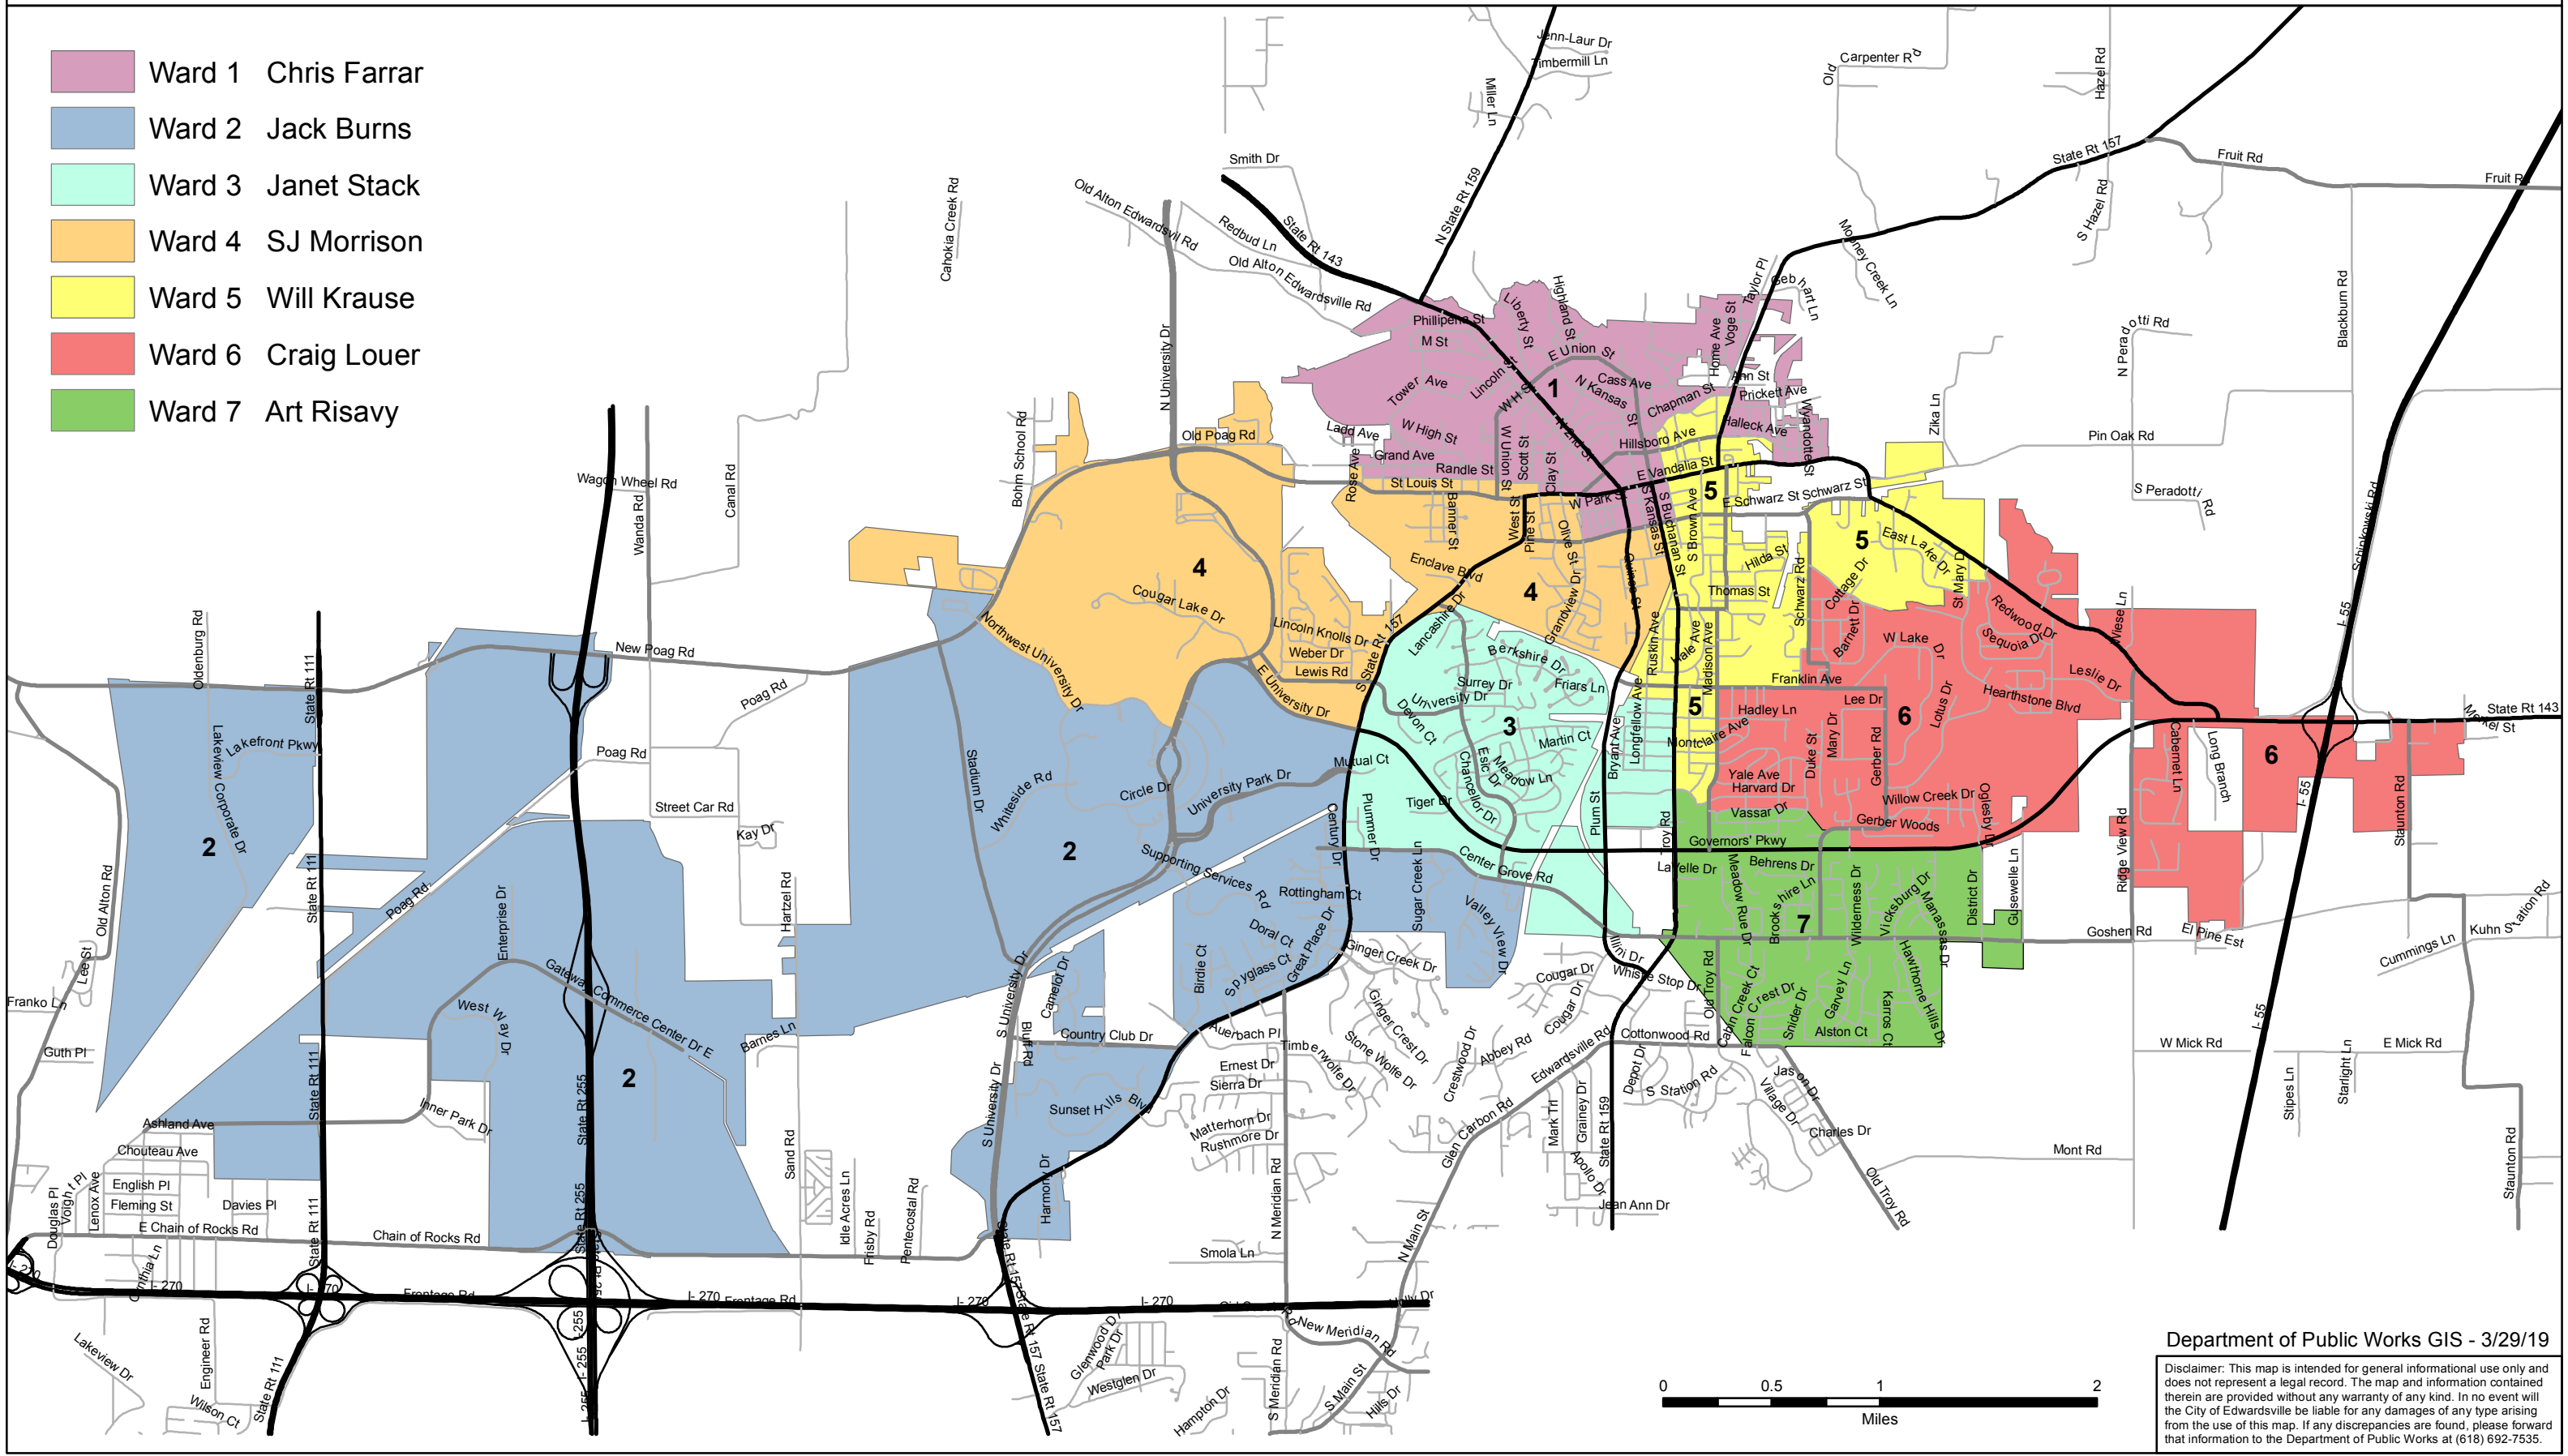

Ward Map

- Ward 1 Chris Farrar
- Ward 2 Jack Burns
- Ward 3 Janet Stack
- Ward 4 SJ Morrison
- Ward 5 Will Krause
- Ward 6 Craig Louer
- Ward 7 Art Risavy

Department of Public Works GIS - 3/29/19

Disclaimer: This map is intended for general informational use only and does not represent a legal record. The map and information contained therein are provided without any warranty of any kind. In no event will the City of Edwardsville be liable for any damages of any type arising from the use of this map. If any discrepancies are found, please forward that information to the Department of Public Works at (618) 692-7535.