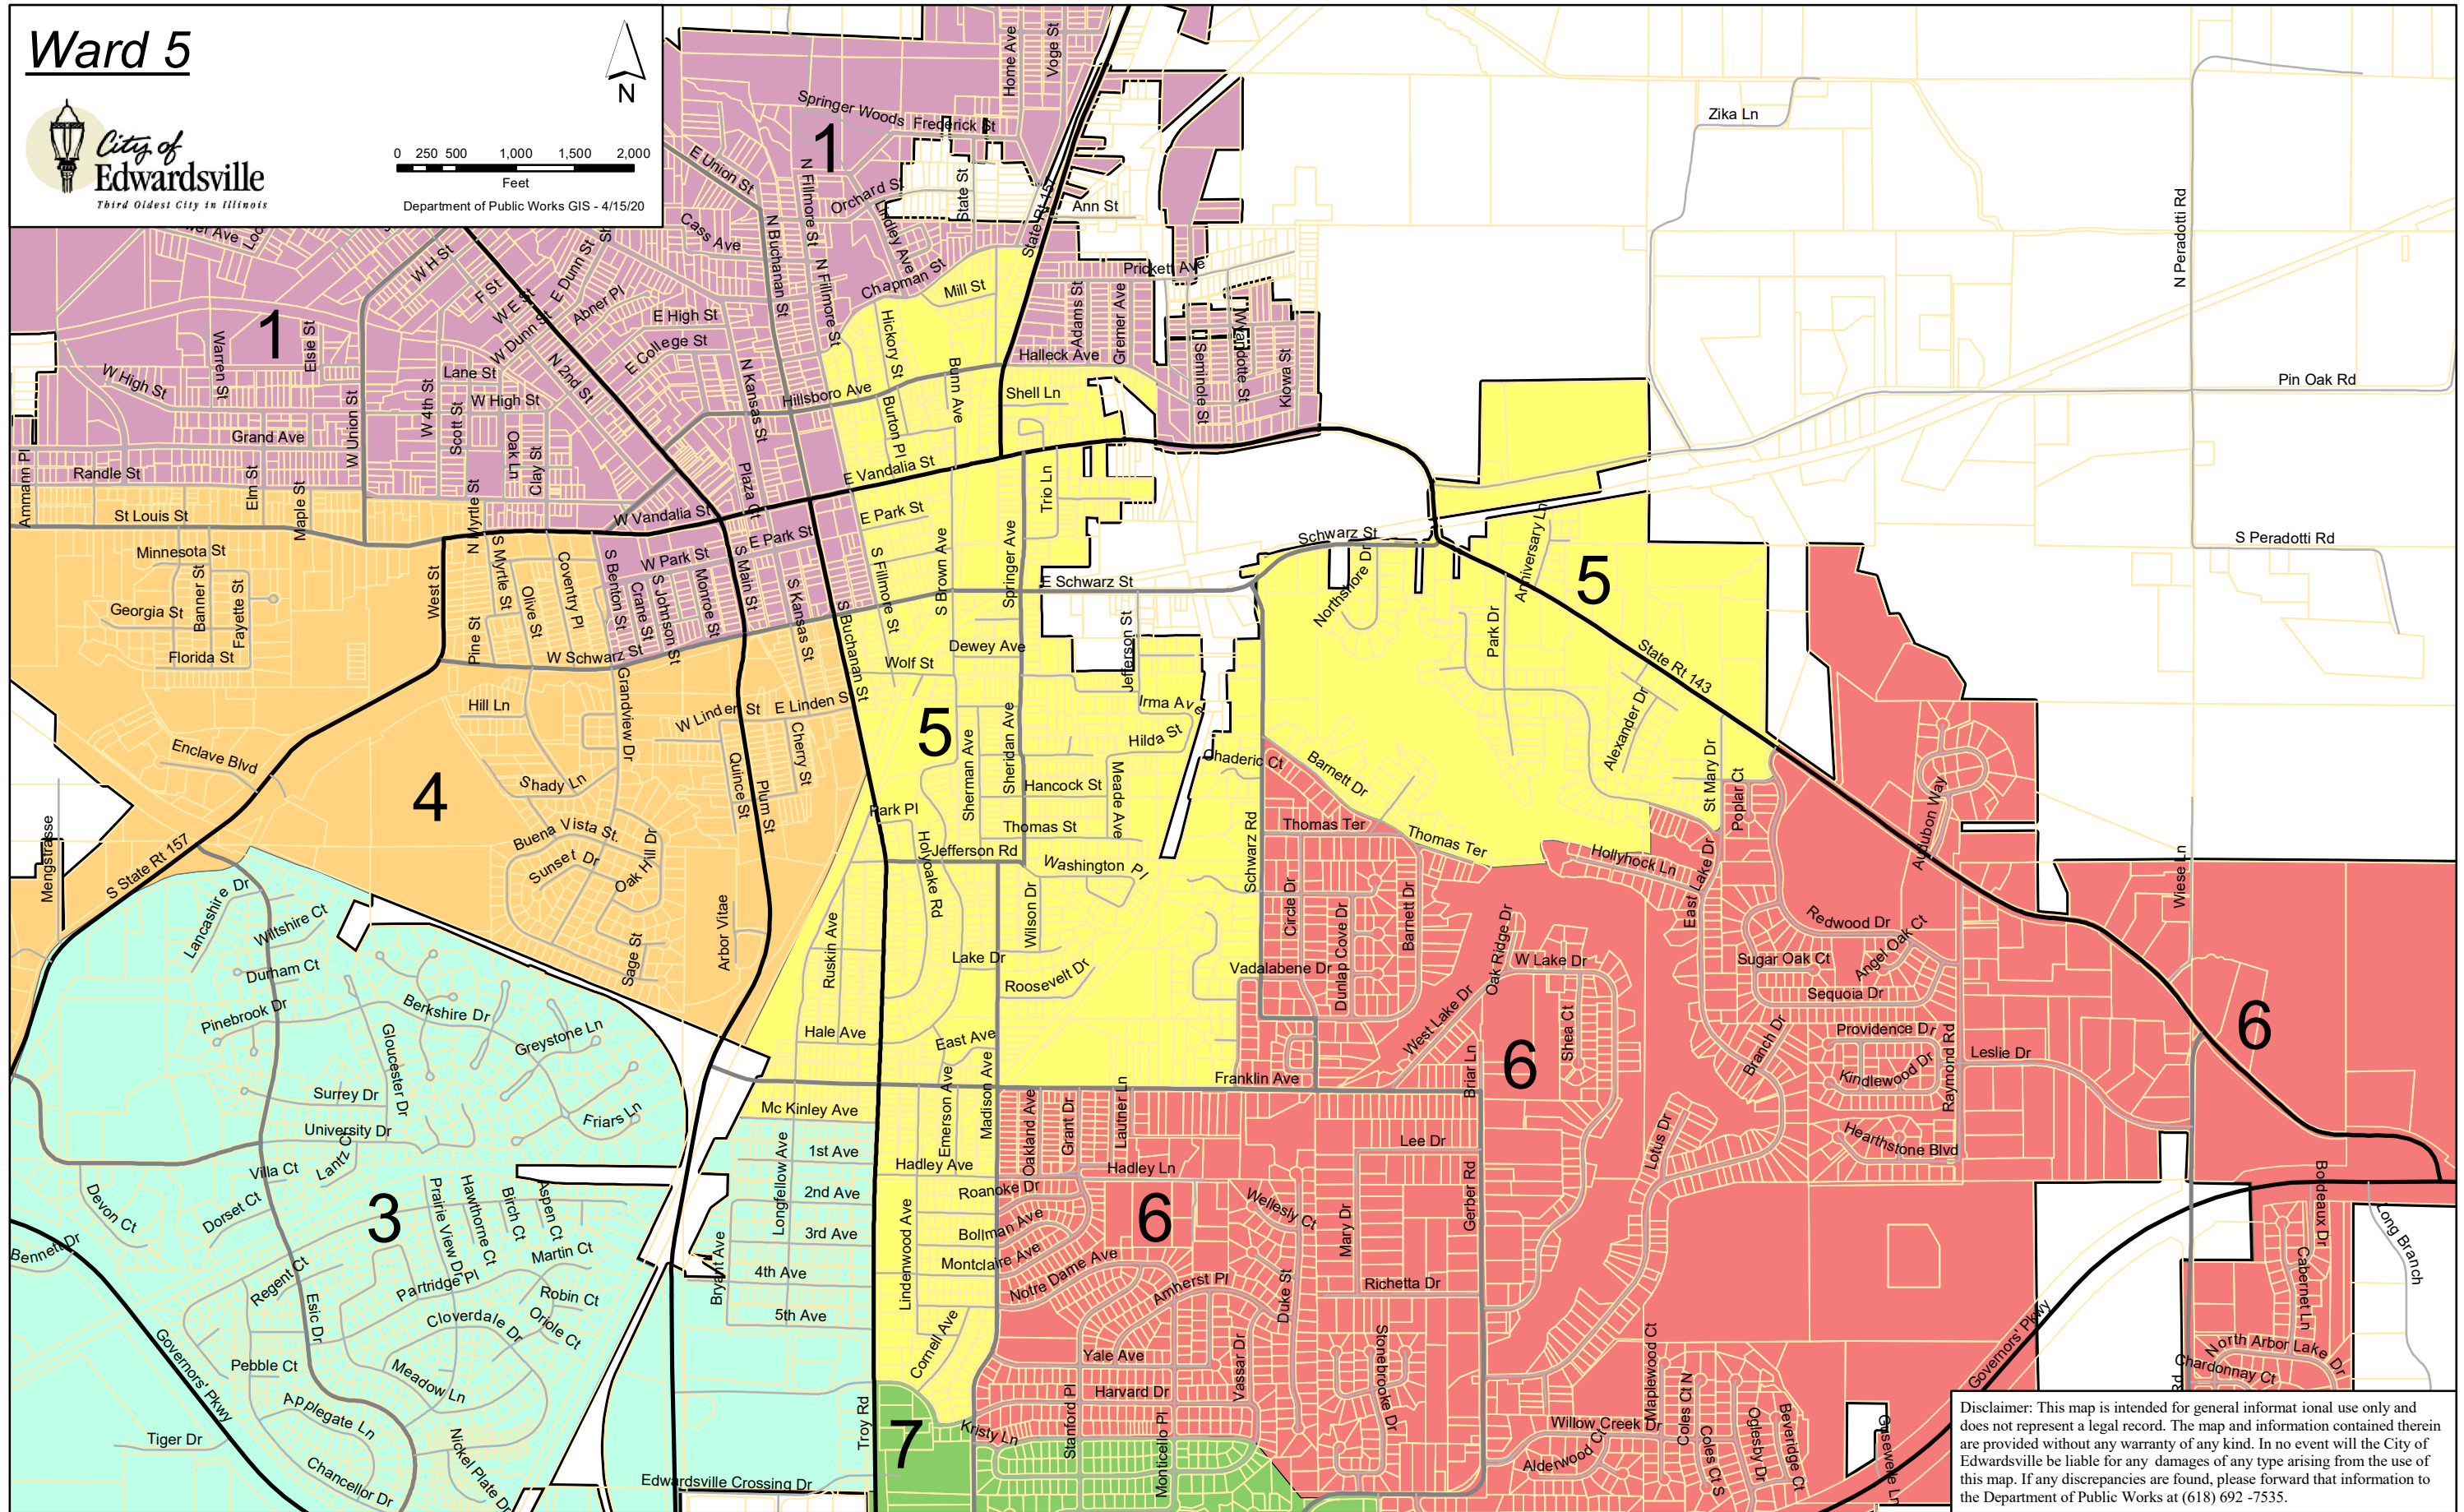

Ward 5

Disclaimer: This map is intended for general informational use only and does not represent a legal record. The map and information contained therein are provided without any warranty of any kind. In no event will the City of Edwardsville be liable for any damages of any type arising from the use of this map. If any discrepancies are found, please forward that information to the Department of Public Works at (618) 692-7535.