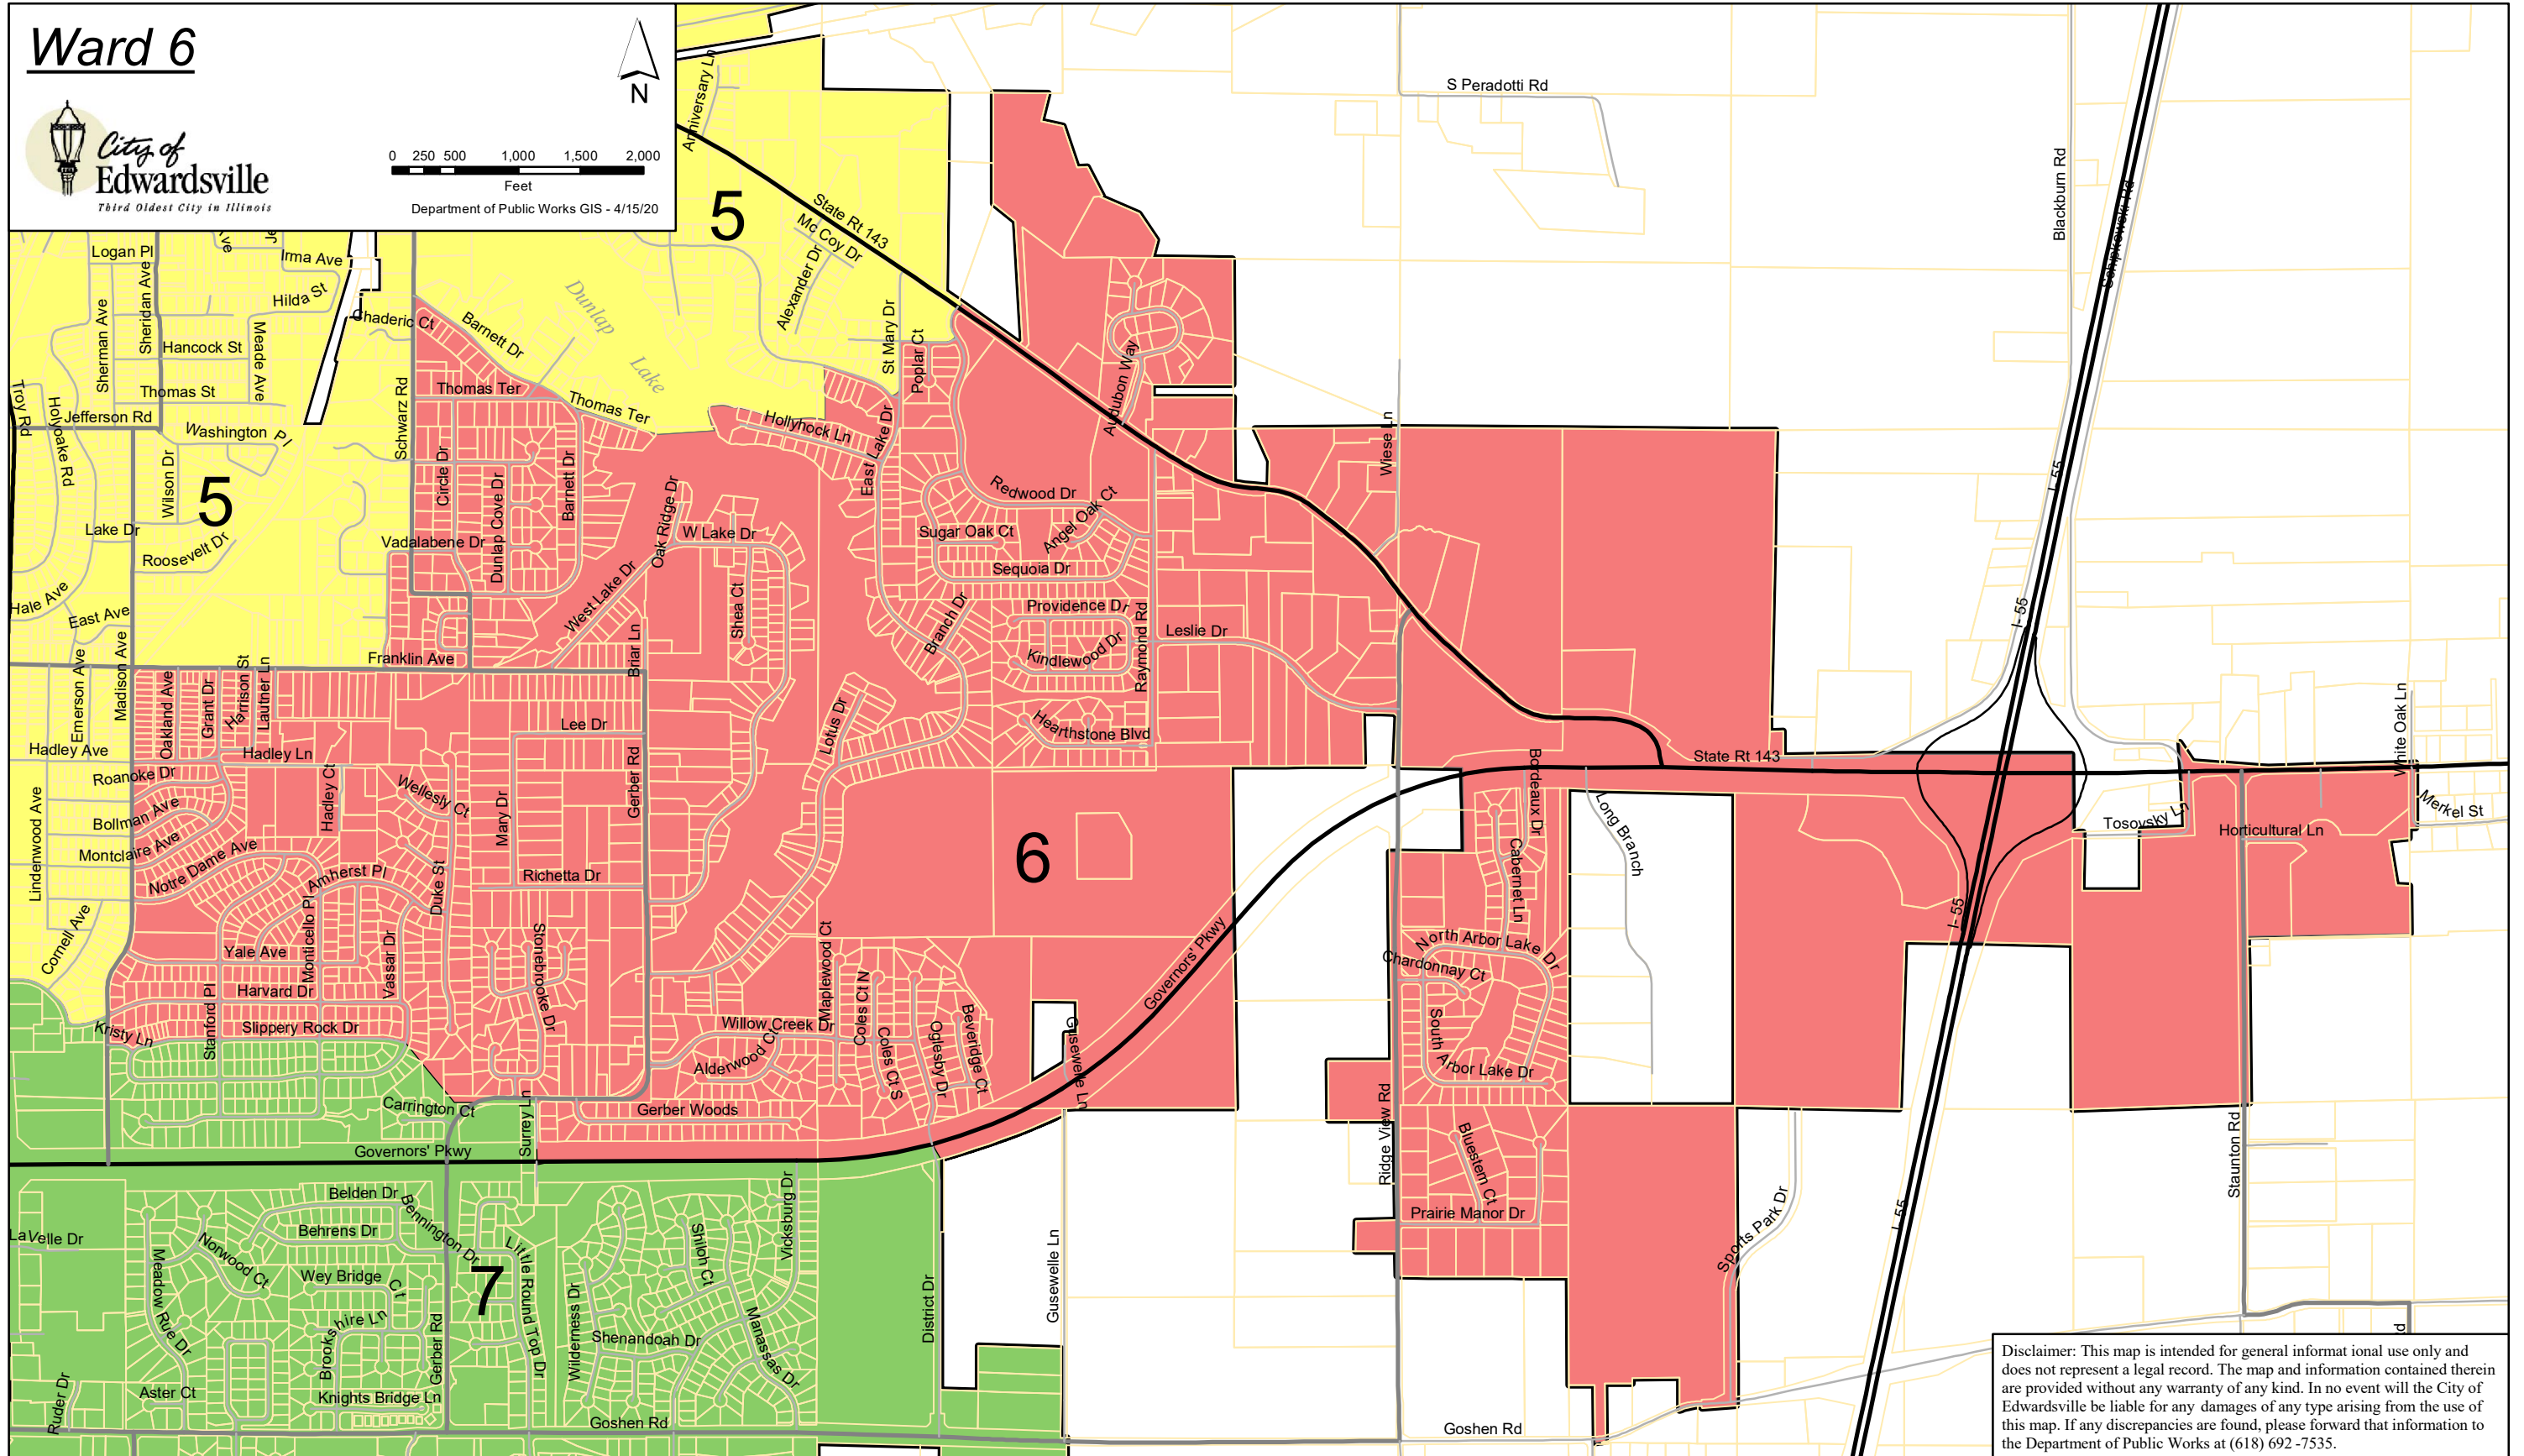

# Ward 6

Disclaimer: This map is intended for general informational use only and does not represent a legal record. The map and information contained therein are provided without any warranty of any kind. In no event will the City of Edwardsville be liable for any damages of any type arising from the use of this map. If any discrepancies are found, please forward that information to the Department of Public Works at (618) 692-7535.