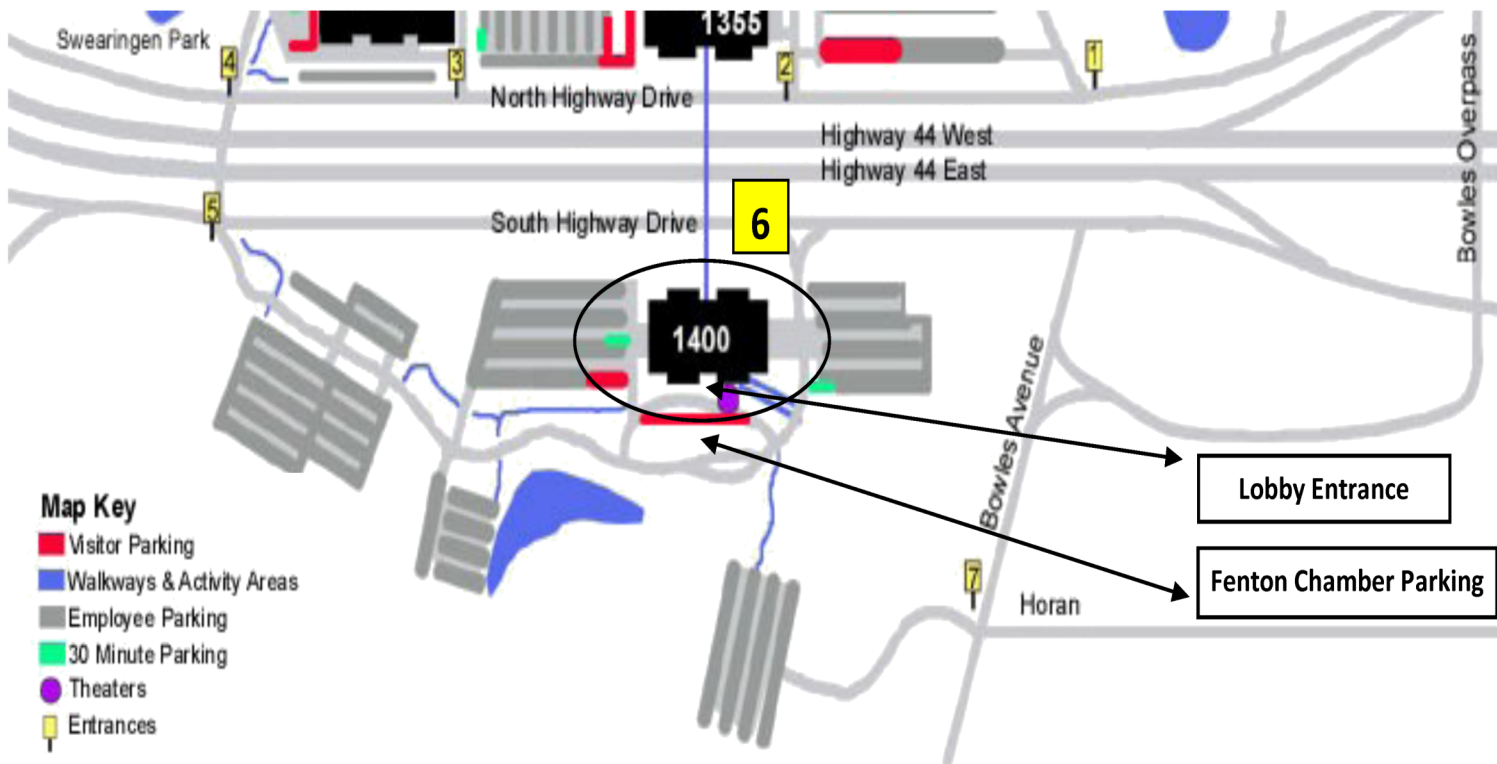

Here's How To Find Us!

1400 South Highway Drive, Fenton MO 63099

From Highway 141

Take Highway 141 going towards Interstate 44. Just south of I-44, turn east on to South Highway Drive. Continue on South Highway Drive. Turn right at Entrance #6 (last exit for Maritz)

From the West

Drive east on I-44 to Hwy 141. Exit at Hwy 141 and continue through the intersection to head east on South Highway Drive. Continue through the stoplight at Entrance #5. Turn right into Entrance #6.

From St. Louis

Drive west on I-44 past Hwy 270 to Exit #274A for Bowles Ave. Exit right and continue west on North Highway Drive. Go through Bowles Ave stoplight and continue on North Highway Dr. At the overpass stoplight, (entrance 4) turn left. At South Highway Drive, turn left. Turn right into Entrance #6.