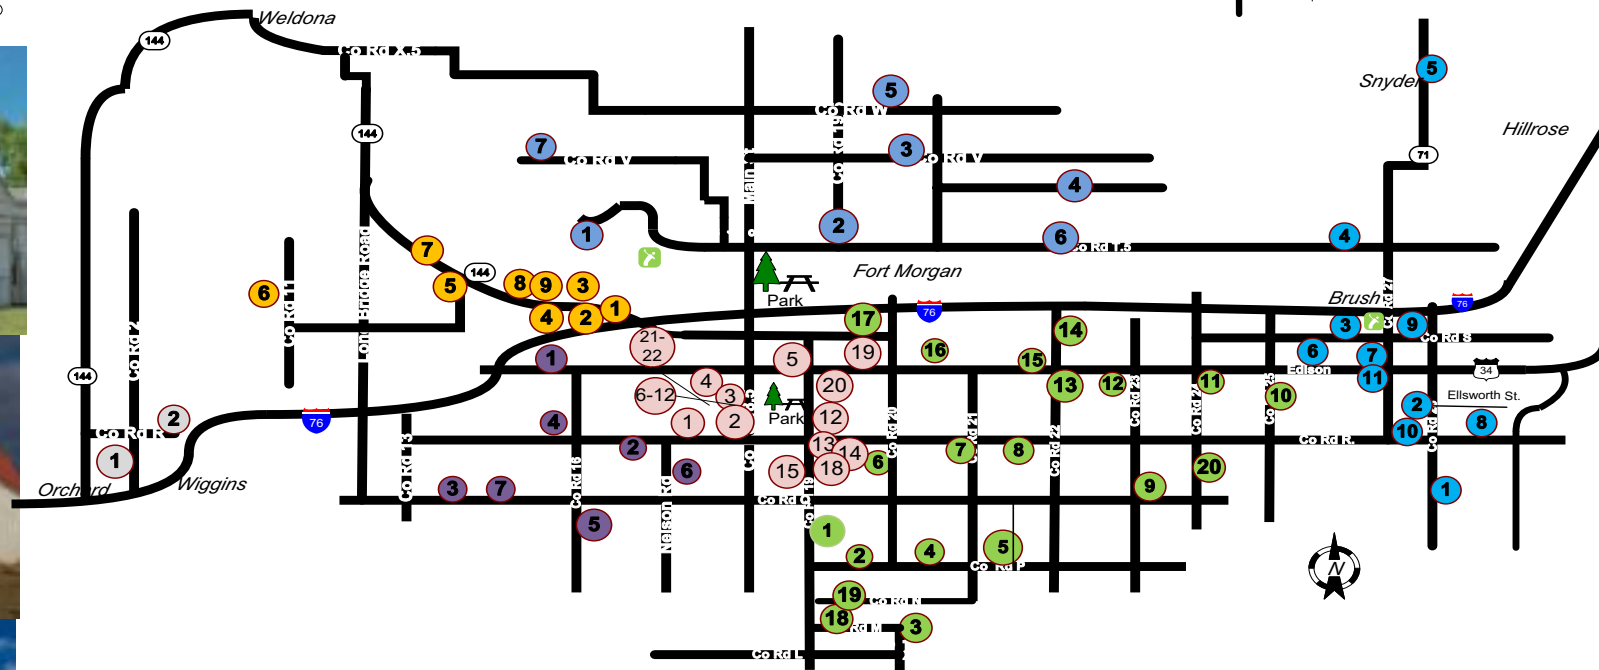

## Fort Morgan - Business District Route

- 1) Own Design 209 Meeker St Bob & Patty Everett
- 2) Bright Hopes 418 Ensign St S.A.R.A. House
- 3) Fan 113 Ensign St Erkers Grain Company
- 4) Beautiful Star 608 West St His & Hers Hairstyling
- 5) Dog Tooth Violet 835 E Platte Pets R People Too
- 6) Crown & Star 310 Main St Business Mart
- 7) Diamond 314 Main St Cover Theater  
(In alley)
- 8) Brown Eyed Susan 315 Main St Brown Shoe Store  
(In alley)
- 9a) Pieced Tulip 318 Main St Diamond Vogel
- 9b) Star Block (In alley)
- 10) Spools 423 Main St Inspirations Quilt Shop
- 11) Rosebud 322 Main St Flower Petaler  
(In alley)
- 12) Stepping Stone 515 Main St Furniture Mart
- 13a) Spool 110 Sherman St Fort Morgan Senior Center
- 13b) Mother's Choice
- 13c) Own Design
- 14) American Pride 102 Aspen Dave & Ann Iungerich
- 15) Prairie Queen 314 Dahlia Richard & Jo Kline
- 16) Ohio Star 438 Pine St Jim & Linda Shelton
- 17) Pinwheel Star 403 Gateway Ave Rick & Melinda Whaley
- 18) Dutch Windmill 818 Saunders St ServiceMaster of Platte Valley
- 19) American Flag Design 109 W Kiowa Ave Spotts Brothers Furnace
- 20) Hands All Around 800 E Beaver Ave Morgan Cty Human Services
- 21) Four Blossoms 727 Ensign Greg & Melissa Larsen
- 22) Palm Leaf 730 Ensign Christ Congregational Church

\* - Indicates Barn Quilts that may be smaller or more difficult to see from the road.

## Morgan County Barn Quilt Tour

- Fort Morgan - Business District Route
- Fort Morgan - Southeast Route
- Fort Morgan - Southwest Route
- Fort Morgan - Northwest Route
- Fort Morgan - Northeast Route
- Wiggins Route
- Hillrose Route
- Weldon/Orchard Tour
- Brush/Snyder Route