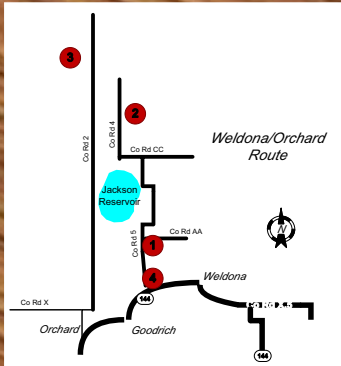

Morgan County Barn Quilt Tour

Safety & Respecting Private Property

When viewing and enjoying the Quilt Trail use caution when slowing or stopping near a site. Stopping along busy roads can be dangerous and illegal. All sites are on private property and should be viewed from the public road unless otherwise indicated at the site. If it is a business, it is open to the public.

* - Indicates Barn Quilts that may be smaller or more difficult to see from the road.

- Indicates Barn Quilts featured on older or historic barns.

Morgan County Barn Quilt Tour