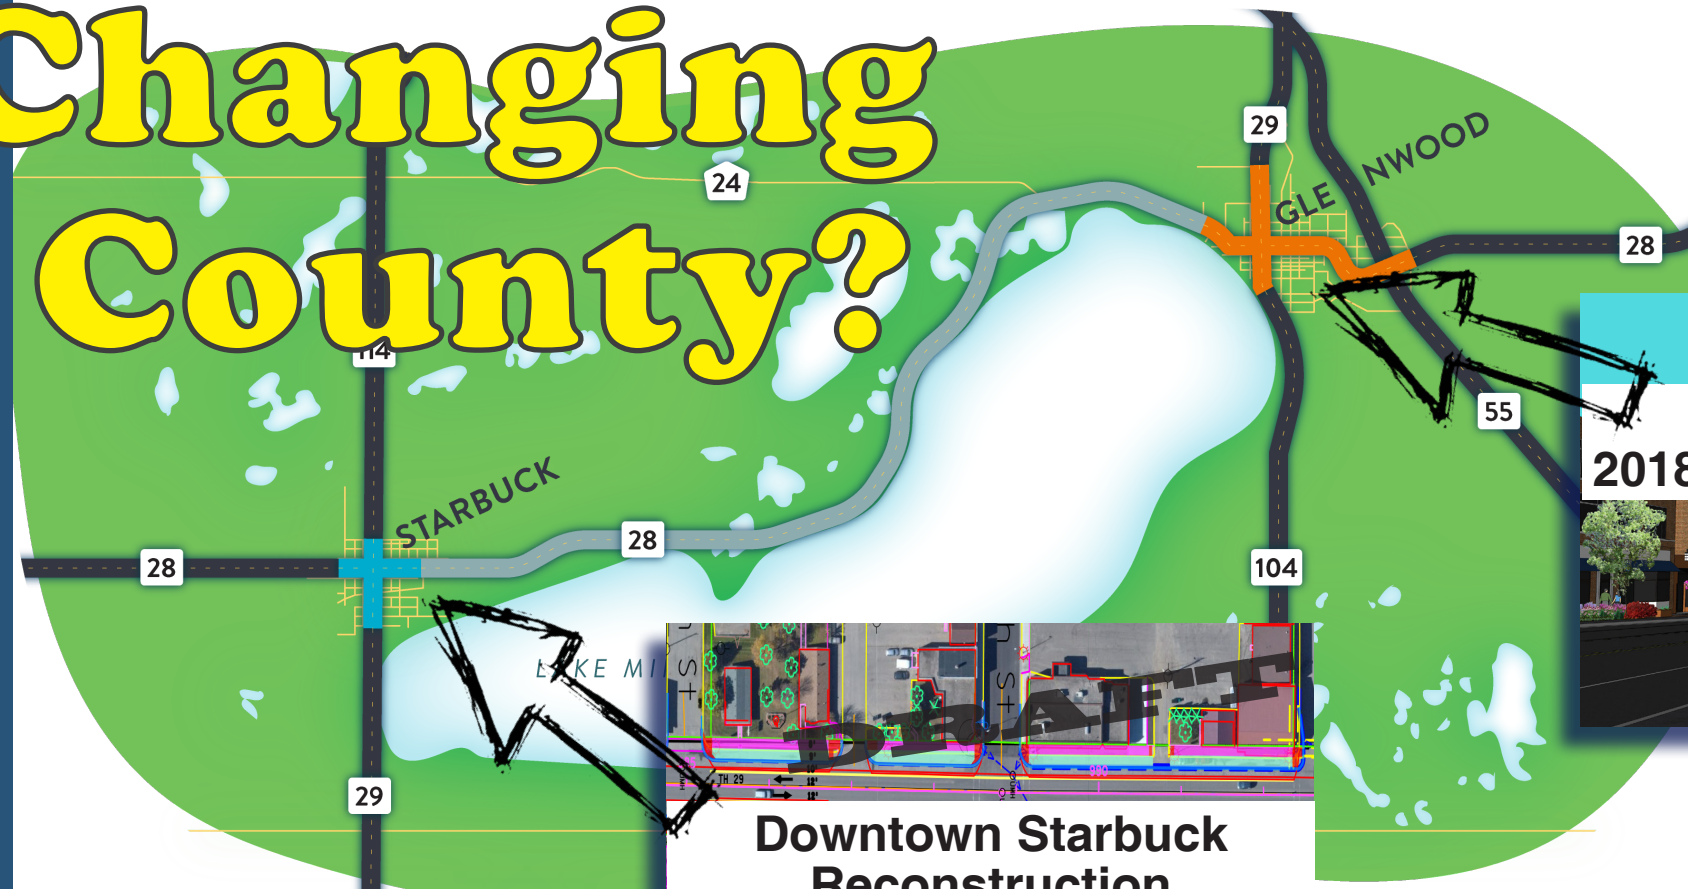

What's Changing in Pope County?

- MnDOT
- Grow Glenwood - Communications & Fundraising
- Douglas County HRA

What is a Complete Street?

What can I expect during the project?

What are the detour routes?

Learn about all this and more at this year's Pope County Community Expo.

What's Happening in Pope County?

Friends of Glacial Lakes State Park

Glenwood Rotary Club

Pope County Historical Society Archeological Study

Runestone Off-Road Cyclists (ROC)