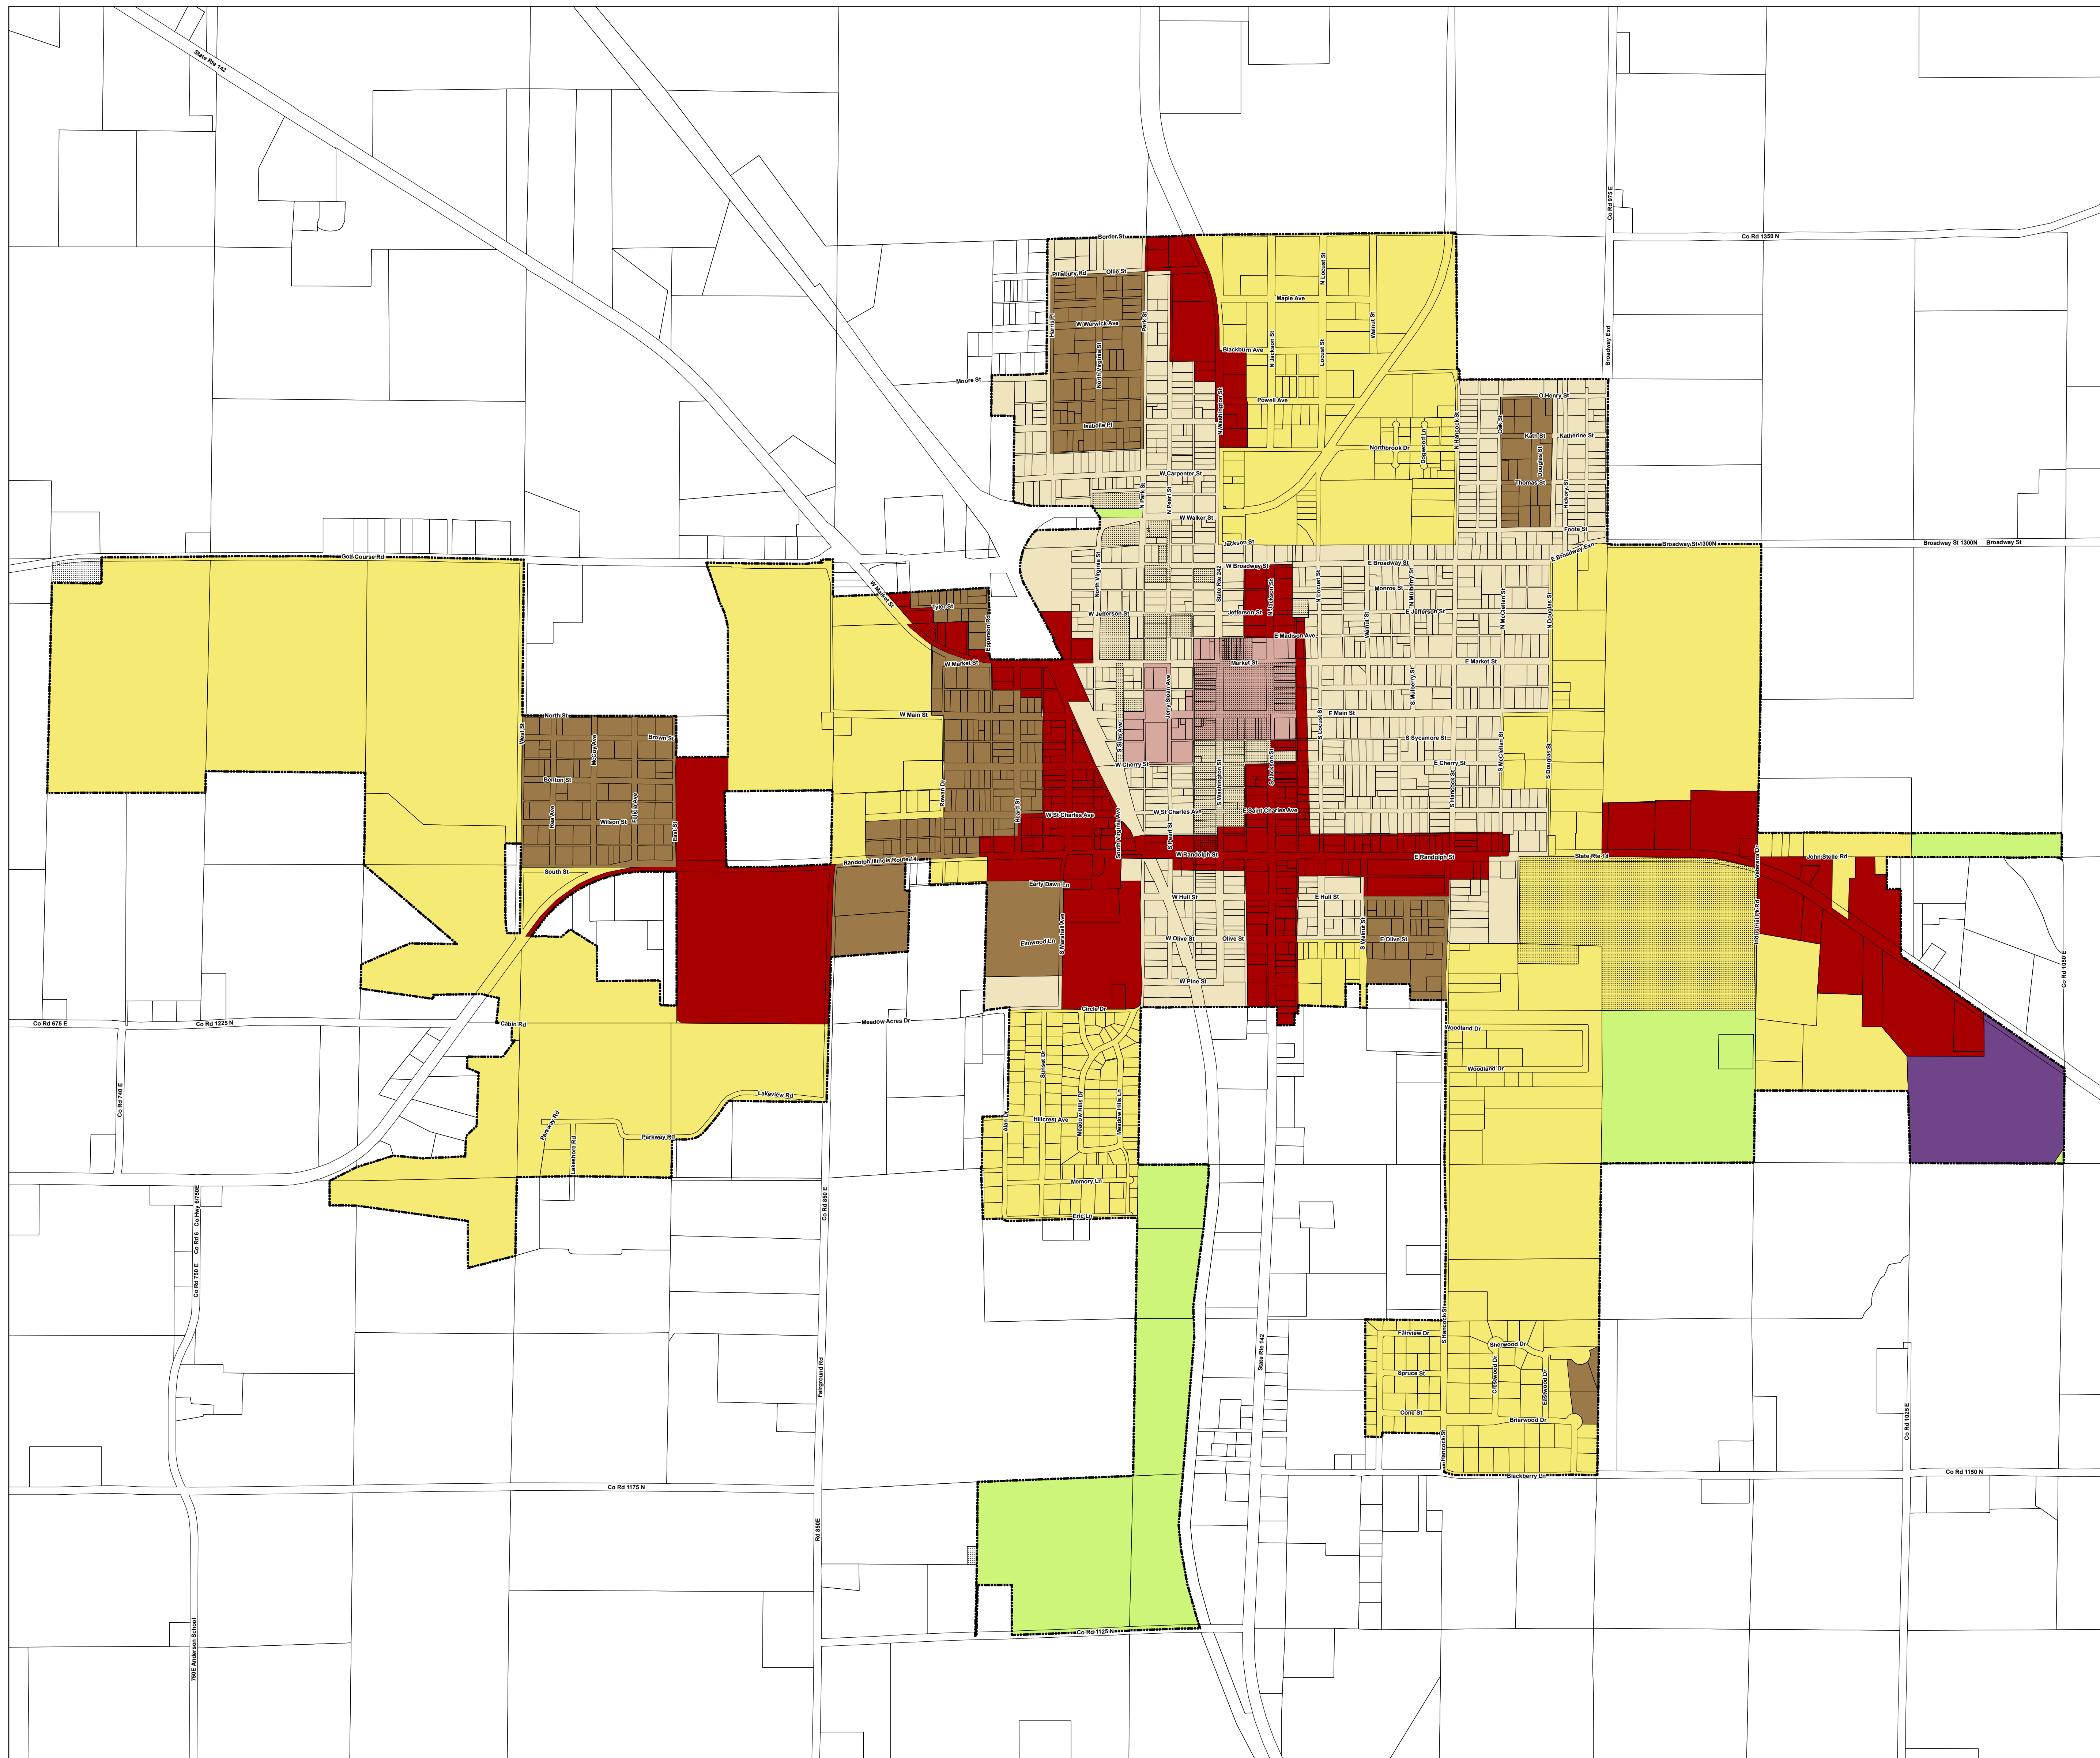

Zoning Map

City of McLeansboro, Illinois

Legend

- City Limits
- SR-1 Single-Family Residential
- SR-2 Single-Family Residential
- MR-1 Multi-Family Residential
- B-1 Downtown Business
- B-2 Highway Business
- I-1 Industrial
- A-1 Agricultural
- OPD Preservation District Overlay