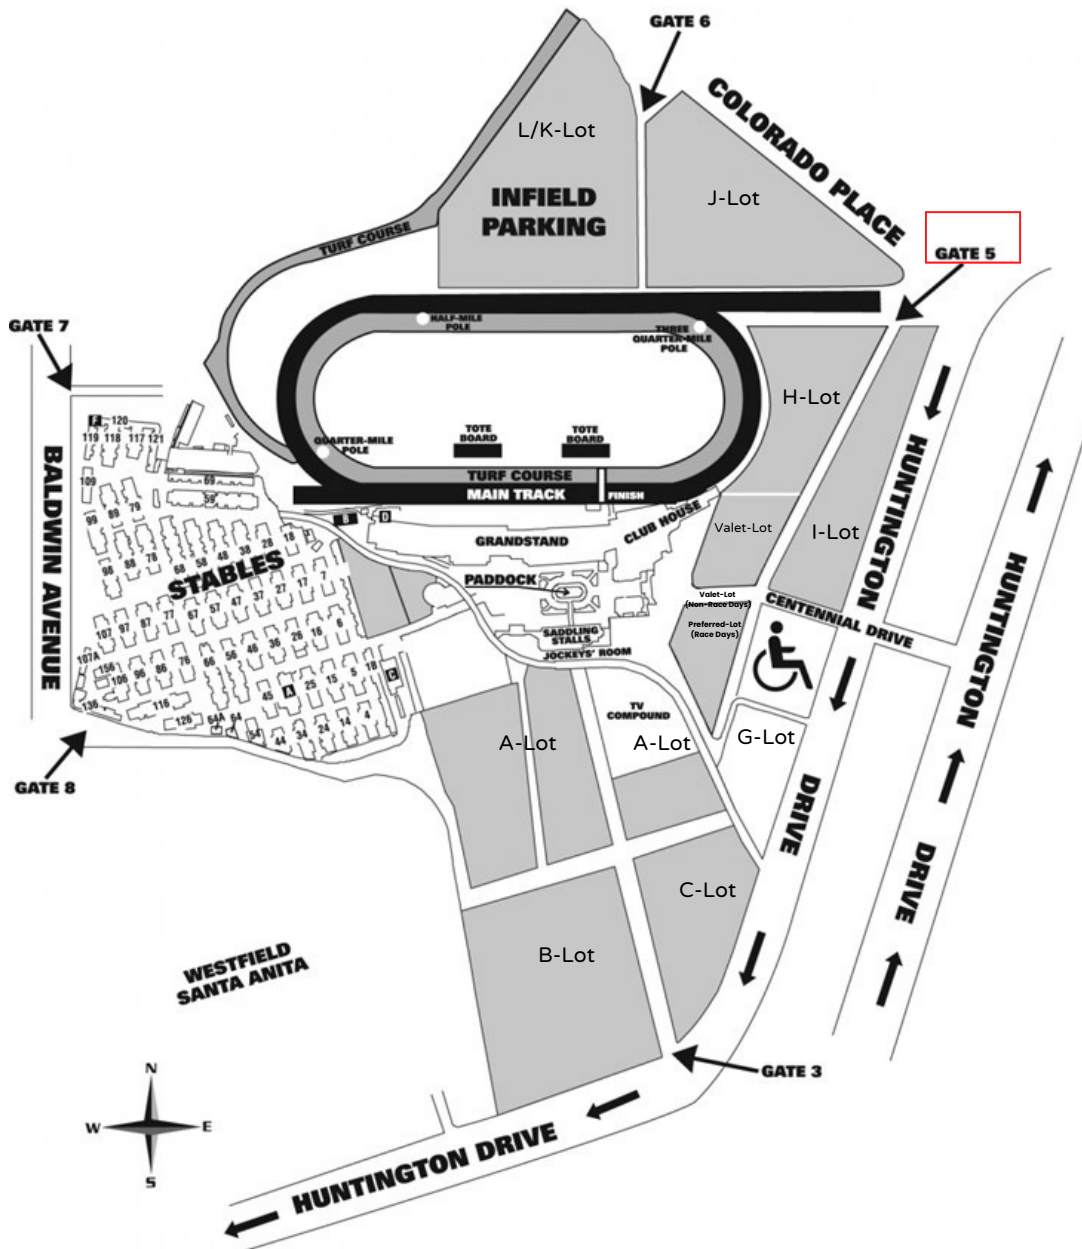

## GATE #5 DIRECTIONS AND PARKING

- Enter Santa Anita Park through Gate 5 (entrance is off Huntington Drive).
- Park in General Parking Lot (I or H)
- Enter the park at the Clubhouse entrance
- Follow Directional Signs to designated area