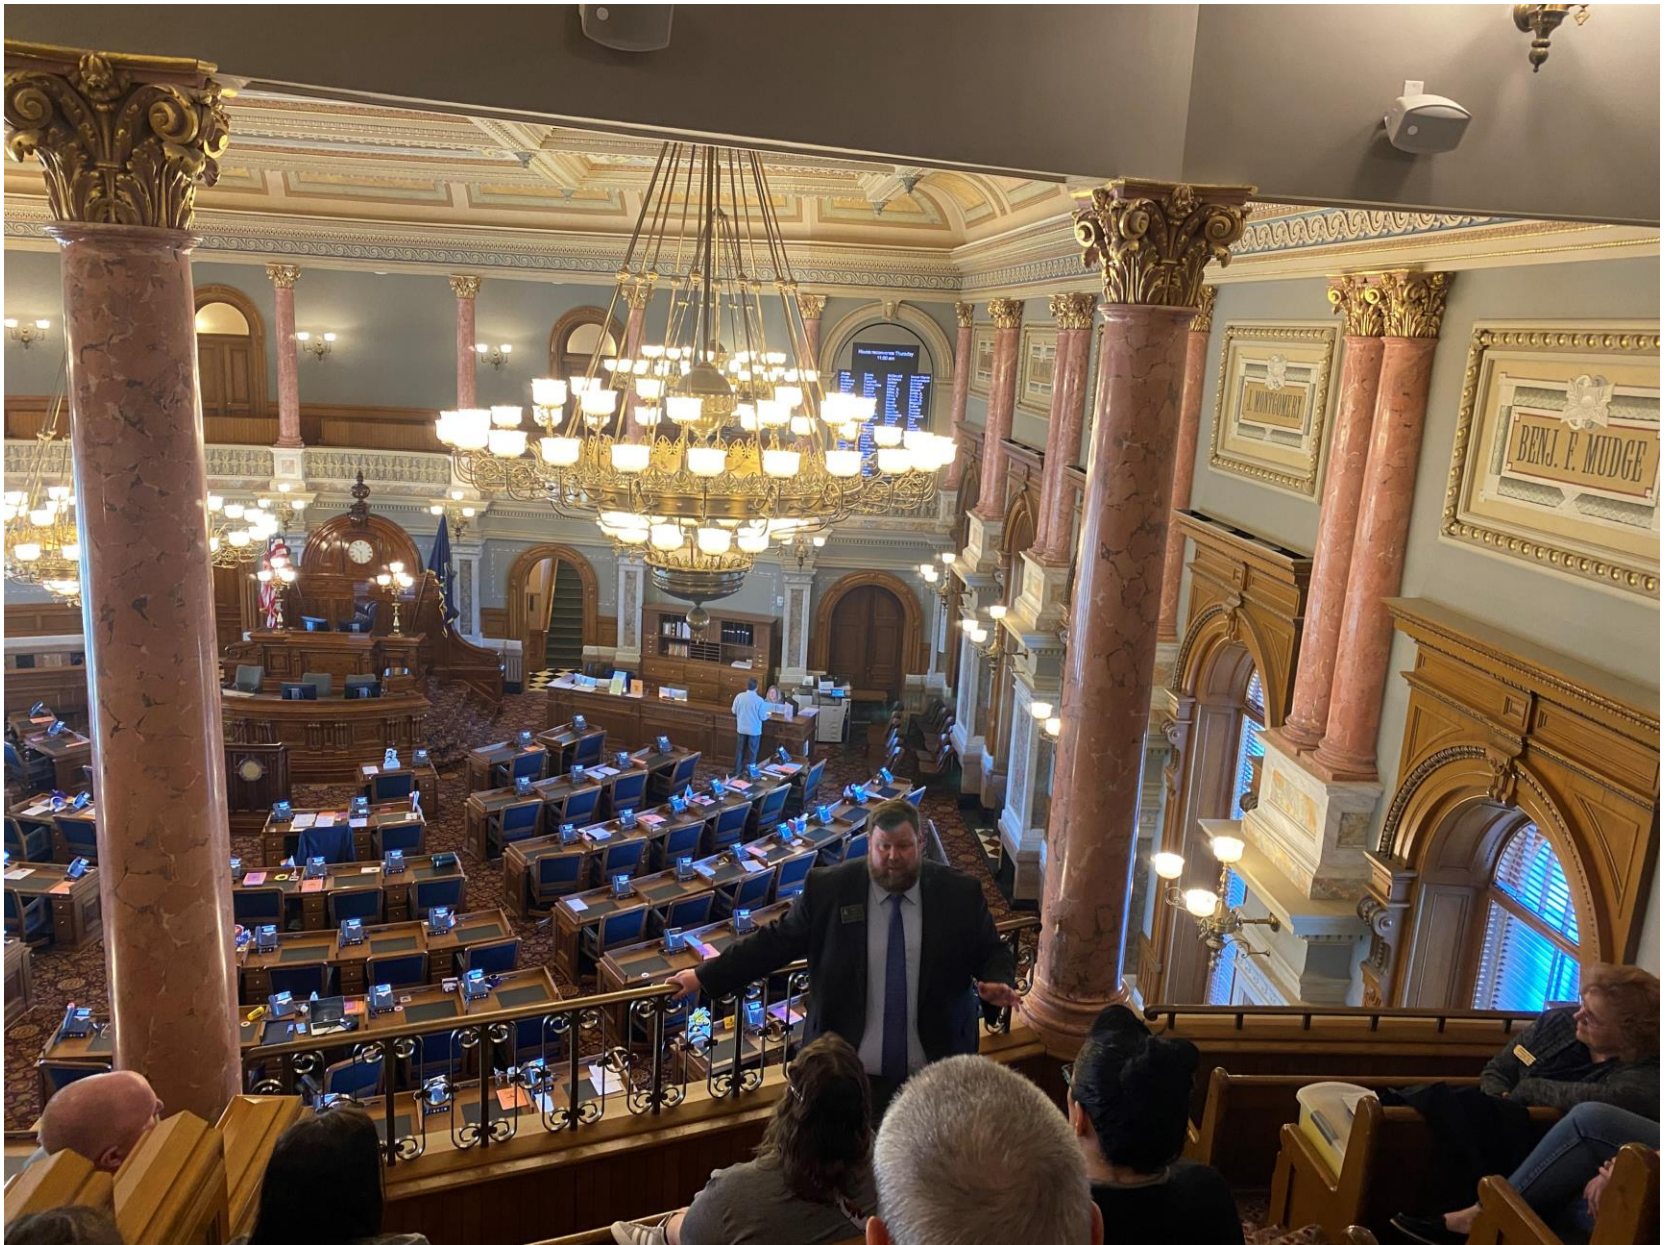

Behind Governor Kelly's desk she uses for interviews

In the House Chamber hearing from Blaine Finch and his role with the legislature as a lobbyist

All smiles post lunch

Group photo