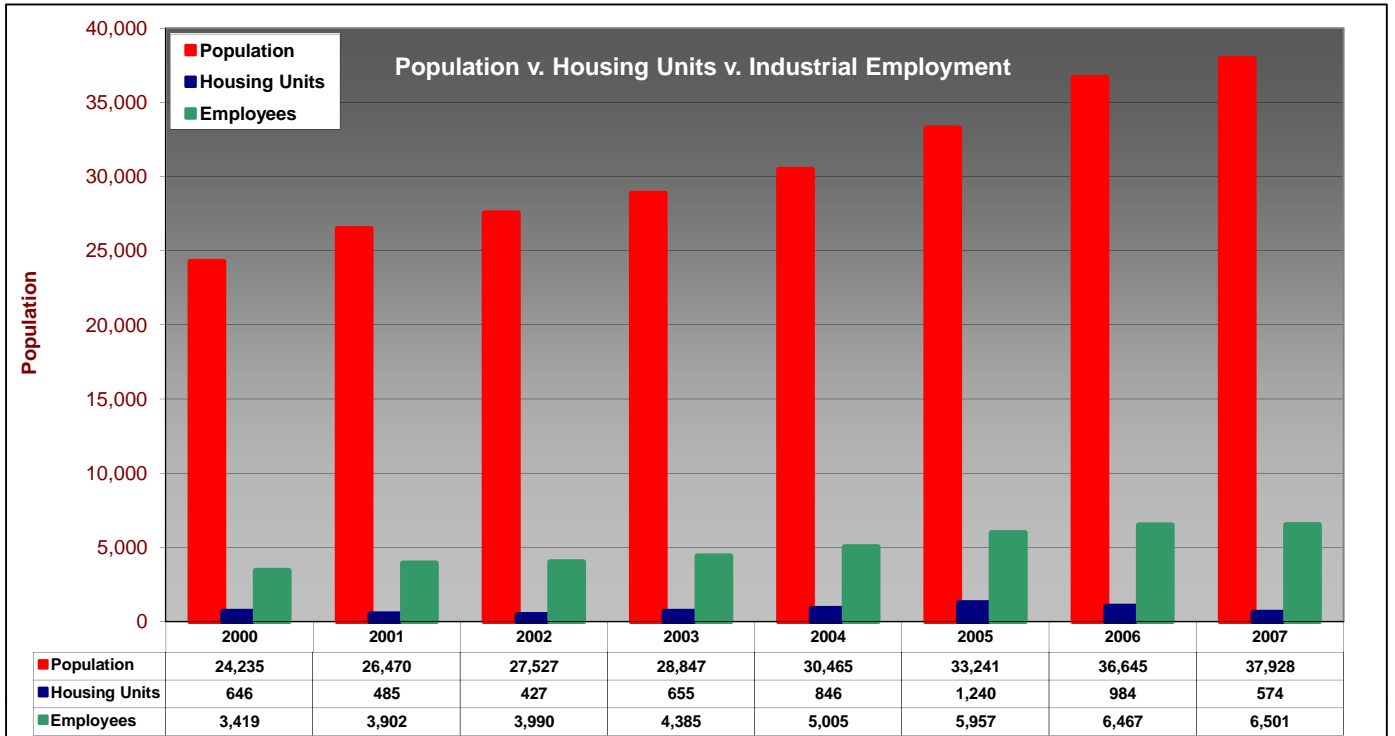

Population v. Housing Units v. Industrial Employment - 2000-2007

Pahrump - Nye County, Nevada

*County assessor records report an additional 921 housing units (mostly manufactured/mobile homes) without a recorded construction year.

**Employment is reported by place of work, includes multiple jobholders, and excludes agricultural sector and sole proprietors.

Sources:

Nevada State Demographer

Department of Employment, Training, & Rehabilitation - Nevada County Industrial Employment Survey