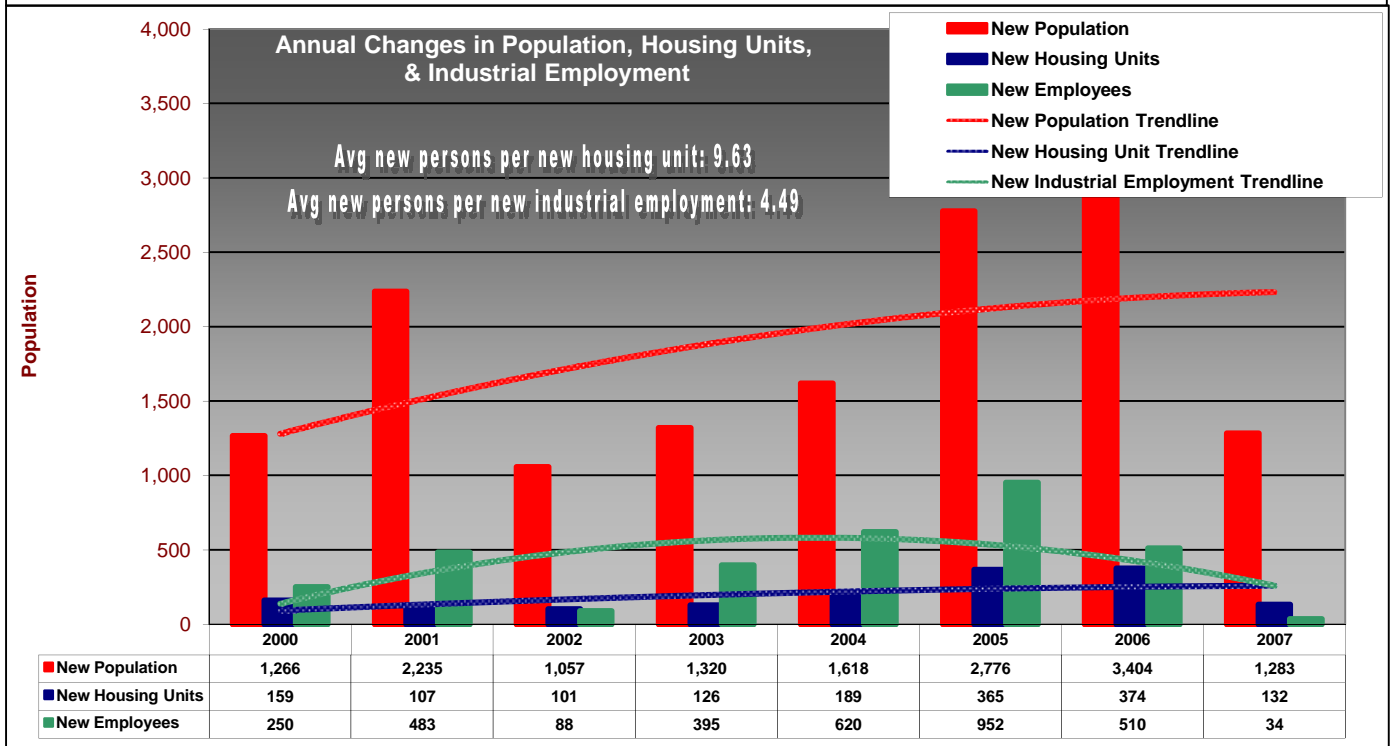

Population v. Housing Units v. Industrial Employment - 2000-2007

Pahrump - Nye County, Nevada

*County assessor records report an additional 921 housing units (mostly manufactured/mobile homes) without a recorded construction year.

**Employment is reported by place of work, includes multiple jobholders, and excludes agricultural sector and sole proprietors.

Sources:

Nevada State Demographer

Department of Employment, Training, & Rehabilitation - Nevada County Industrial Employment Survey