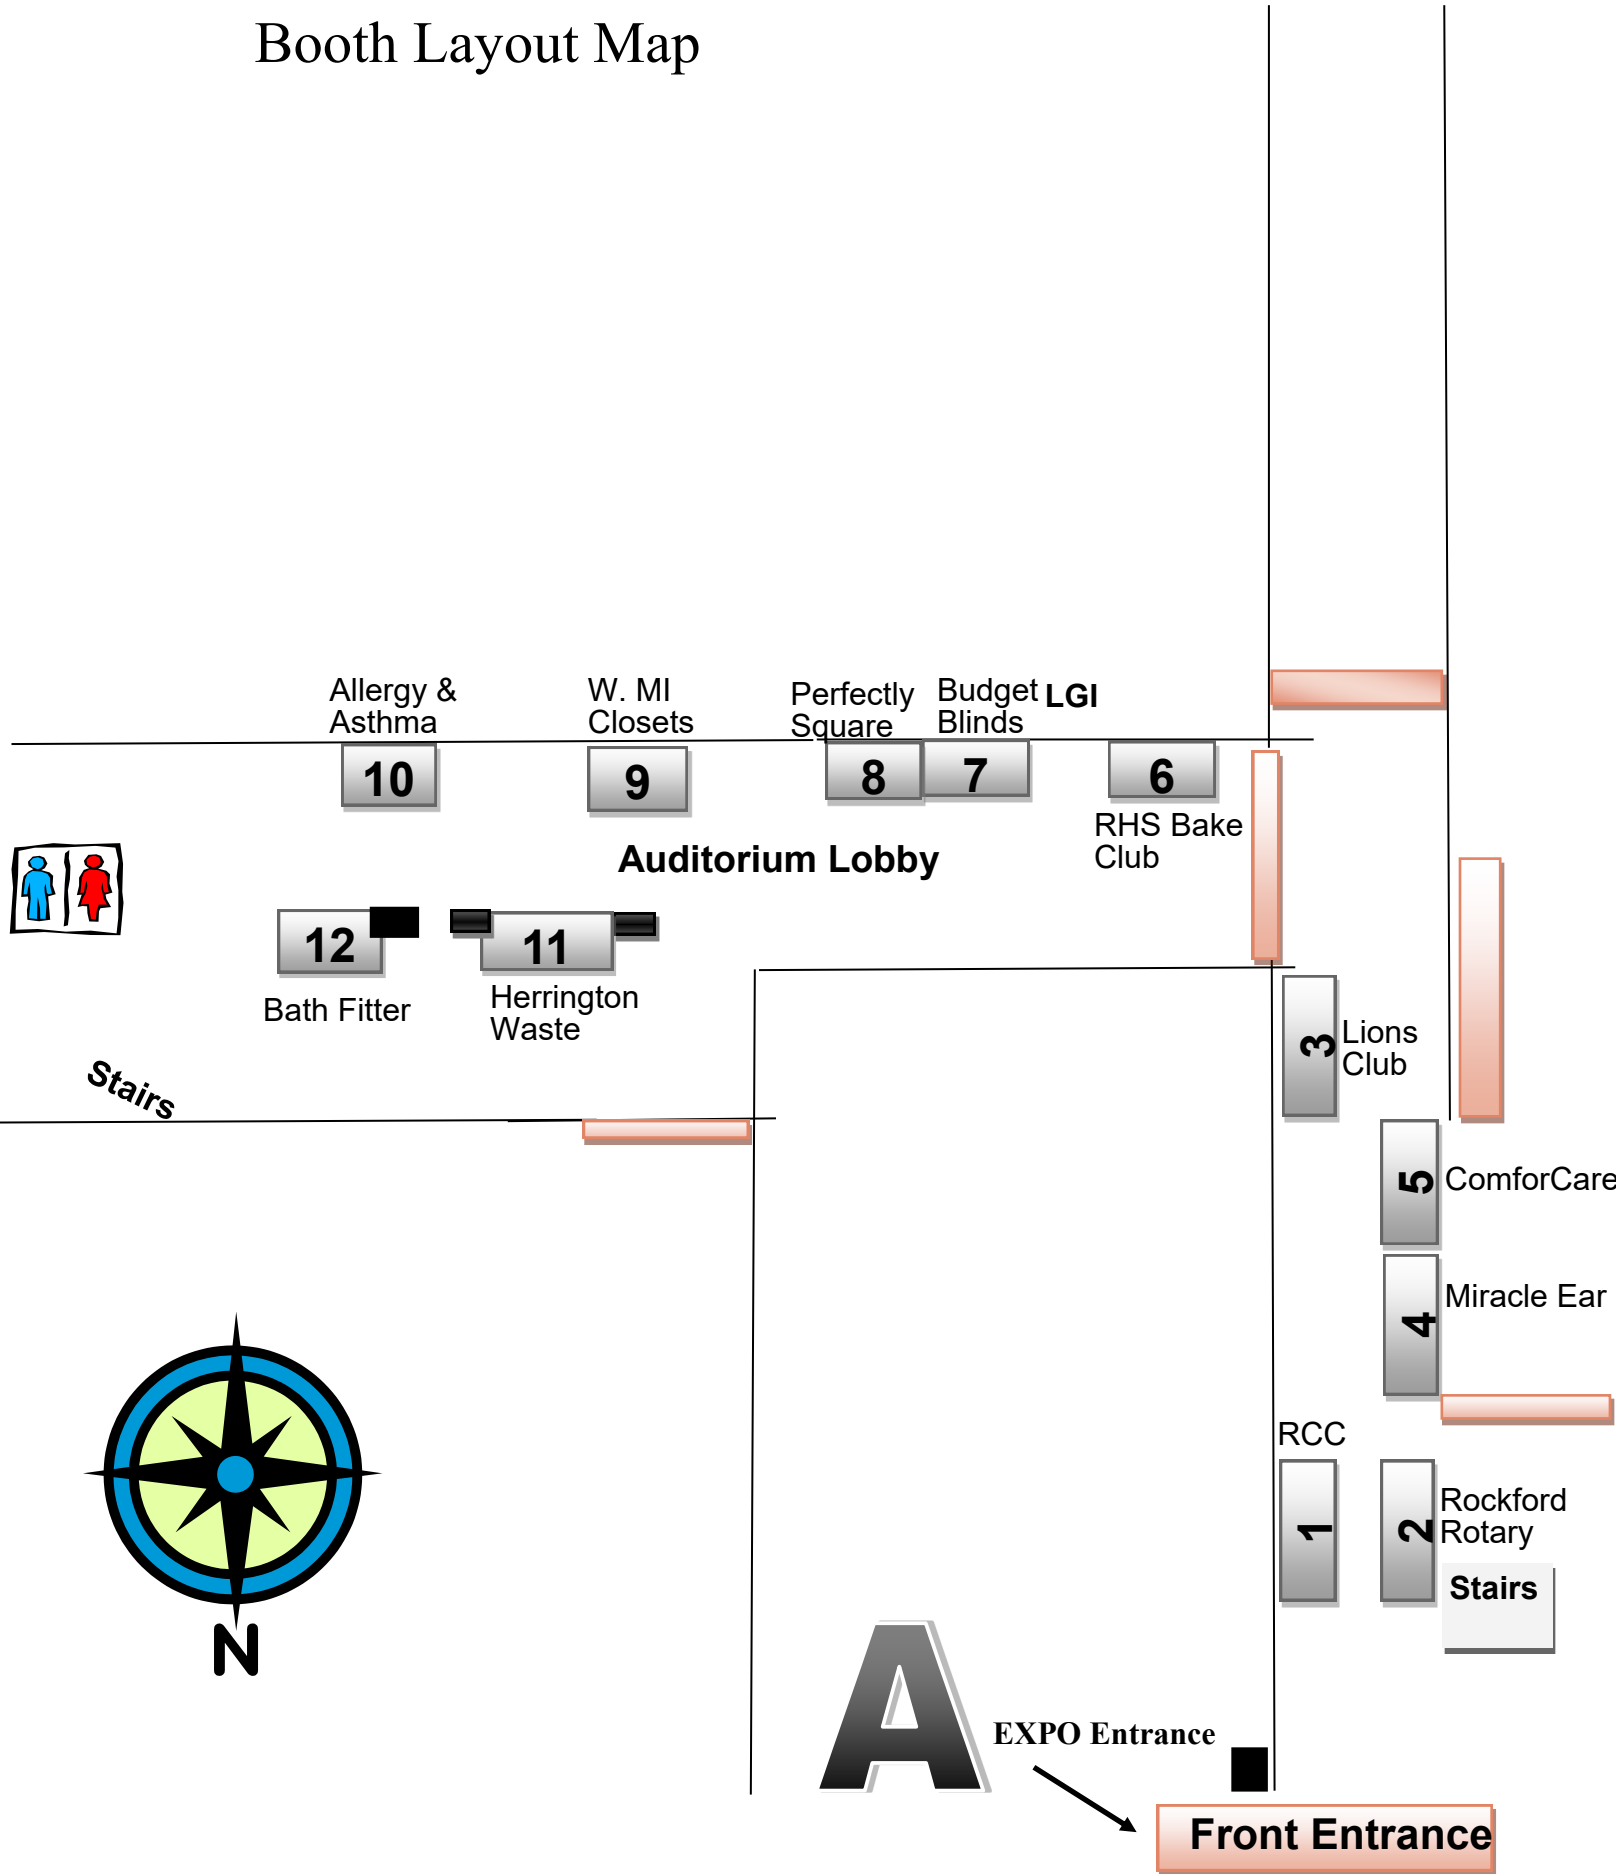

## Booth Layout Map

Trip Drawing

Prize Drawing

Cafeteria Entrance

# Cafeteria

Bergsma Plumbing

Doors to Lobby

Doors to gym

**Doors to Cafeteria**

RPS	Rockford DPS	Rockford Ambulance	KC Sheriff	Herrington Plumbing	Assure Women's	Nbrthland Ahimal	
<b>75</b>	<b>76</b>	<b>77</b>	<b>78</b>	<b>79</b>	<b>80</b>	<b>81</b>	<b>82</b>

**Announcements & Entertainment**

**Loading Dock Entrance**