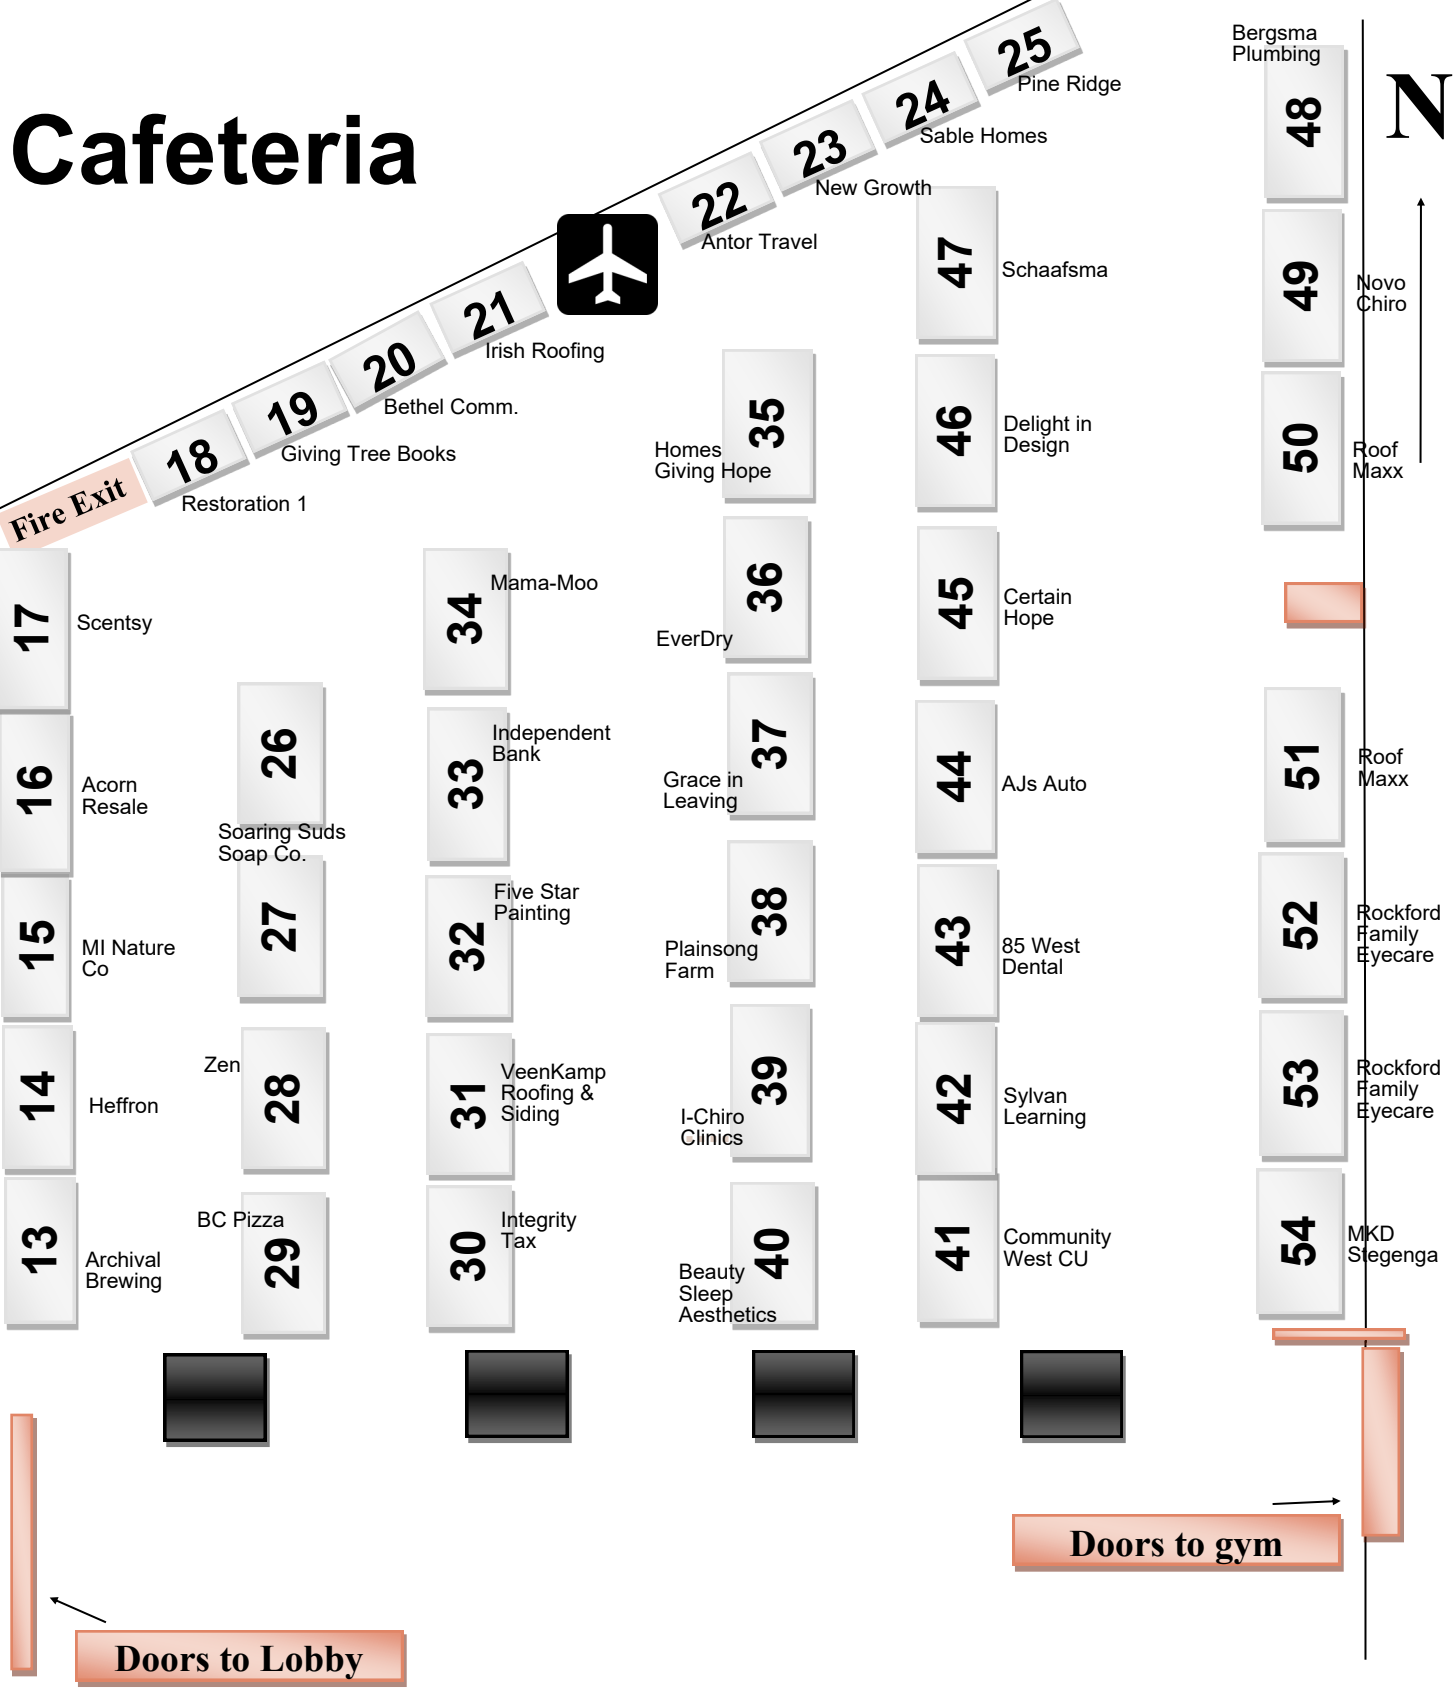

## Booth Layout Map

Trip Drawing

Prize Drawing

Cafeteria Entrance

# Cafeteria

Bergsma Plumbing

Doors to Lobby

Doors to gym

**Doors to Cafeteria**

RPS	Rockford DPS	Rockford Ambulance	KC Sheriff	Herrington Plumbing	Assure Women's	Nbrthland Ahimal	
<b>75</b>	<b>76</b>	<b>77</b>	<b>78</b>	<b>79</b>	<b>80</b>	<b>81</b>	<b>82</b>

**Announcements & Entertainment**

**Loading Dock Entrance**